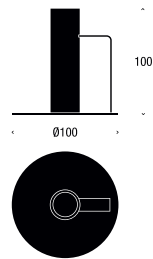

**Gold:** N2001-GO

**Black:** N2001-B

---

**Dimensions in mm:**

Diameter Ø100 / Height 100

---

---

**Dimensions in mm:**

**Width 505 / Depth 345 / Height 45**