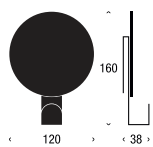

**Gold:** U4122-GO

**Black:** U4122-B

**White:** U4122-W

---

**Dimensions in mm:**

Width 100 / Height 210 / Projection 125

---

Copper: U4120-C

Gold: U4120-GO

Black: U4120-B

White: U4120-W

---

Dimensions in mm:

Width 120 / Height 160 / Projection 38

---

Copper: U4121-C

Gold: U4121-GO

Black: U4121-B

White: U4121-W

---

Dimensions in mm:

Width 80 / Height 160 / Projection 38