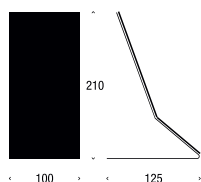

**Gold:** U4122-GO

**Black:** U4122-B

**White:** U4122-W

---

**Dimensions in mm:**

Width 100 / Height 210 / Projection 125

---