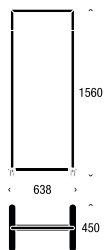

White / Polished: U6004-W

White / Copper: U6004-CW

White / Gold: U6004-GW

---

Dimensions in mm:

Height 1560 / Width 638 / Projection 450

---

White / Polished: U6005-W

White / Copper: U6005-CW

White / Gold: U6005-GW

---

Dimensions in mm:

Height 1560 / Width 1038 / Projection 450

---

Dimensions in mm:

Width 568 / Depth 380 / Height 10

---

Dimensions in mm:

Width 968 / Depth 380 / Height 10

---