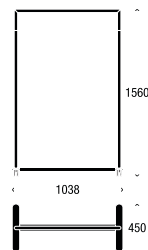

White / Polished: U6004-W

White / Copper: U6004-CW

White / Gold: U6004-GW

---

Dimensions in mm:

Height 1560 / Width 638 / Projection 450

---

White / Polished: U6005-W

White / Copper: U6005-CW

White / Gold: U6005-GW

---

Dimensions in mm:

Height 1560 / Width 1038 / Projection 450

---

Dimensions in mm:

Width 568 / Depth 380 / Height 10

---

Dimensions in mm:

Width 968 / Depth 380 / Height 10

---