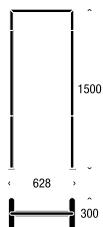

Dimensions in mm:

Width 568 / Depth 380 / Height 10

---

Dimensions in mm:

Width 968 / Depth 380 / Height 10

---

White / Copper: U6002-CW

White / Gold: U6002-GW

---

**Dimensions in mm:**

Height 1500 / Width 628 / Projection 300

---

White / Copper: U6003-CW

White / Gold: U6003-GW

---

**Dimensions in mm:**

Height 1500 / Width 1028 / Projection 300