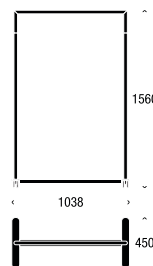

White / Polished: U6004-W

White / Copper: U6004-CW

White / Gold: U6004-GW

Dimensions in mm:

Height 1560 / Width 638 / Projection 450

CLOTHES STAND 1000

WITH CASTORS. 2 STOPS

Material: Steel / Stainless Steel

Black / Polished: U6005-B

Black / Copper: U6005-CB

Black / Gold: U6005-GB

White / Polished: U6005-W

White / Copper: U6005-CW

White / Gold: U6005-GW

Dimensions in mm:

Height 1560 / Width 1038 / Projection 450

PLATE 1

FOR CLOTHES STAND 600 WITH CASTORS

Material: Steel

Black: U6004-1-B

White: U6004-1-W

Dimensions in mm:

Width 568 / Depth 380 / Height 10

PLATE 2

Dimensions in mm:

Height 1500 / Width 1028 / Projection 300

MIRROR

RECTANGULAR, FOR CLOTHES STANDS

Material: Aluminium

Black: U6008-B

White: U6008-W

Dimensions in mm: