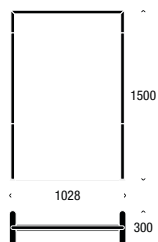

FOR CLOTHES STAND 600 WITH CASTORS

Material: Steel

Black: U6005-1-B

White: U6005-1-W

Dimensions in mm:

Width 968 / Depth 380 / Height 10

CLOTHES STAND 600

Material: Steel / Stainless Steel

Black / Polished: U6002-B

Black / Copper: U6002-CB

Black / Gold: U6002-GB

White / Polished: U6002-W

White / Copper: U6002-CW

White / Gold: U6002-GW

Dimensions in mm:

Height 1500 / Width 628 / Projection 300

Dimensions in mm:

Height 1500 / Width 1028 / Projection 300

MIRROR

RECTANGULAR, FOR CLOTHES STANDS

Material: Aluminium

Black: U6008-B

White: U6008-W

Dimensions in mm:

Height 1085 (1045) / Width 300 (260) / Projection 60

MIRROR

ROUND, FOR CLOTHES STANDS

Material: Aluminium

Black: U6007-B

White: U6007-W

Dimensions in mm:

Diameter \varnothing 250 (\varnothing 230) / Projection 60