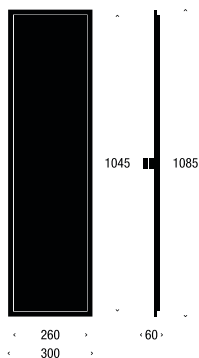

Black / Polished: U6002-B

Black / Copper: U6002-CB

Black / Gold: U6002-GB

White / Polished: U6002-W

White / Copper: U6002-CW

White / Gold: U6002-GW

Dimensions in mm:

Height 1500 / Width 628 / Projection 300

Dimensions in mm:

Height 1500 / Width 1028 / Projection 300

MIRROR

RECTANGULAR, FOR CLOTHES STANDS

Material: Aluminium

Black: U6008-B

White: U6008-W

Dimensions in mm:

Height 1085 (1045) / Width 300 (260) / Projection 60

MIRROR

ROUND, FOR CLOTHES STANDS

Material: Aluminium

Black: U6007-B

White: U6007-W

Dimensions in mm:

Diameter \varnothing 250 (\varnothing 230) / Projection 60

Dimensions in mm:

Width 100 / Height 210 / Projection 125

MIRROR WITH HOOK

ROUND

Material: Aluminium

Polished: U4120-P

Copper: U4120-C

Gold: U4120-GO