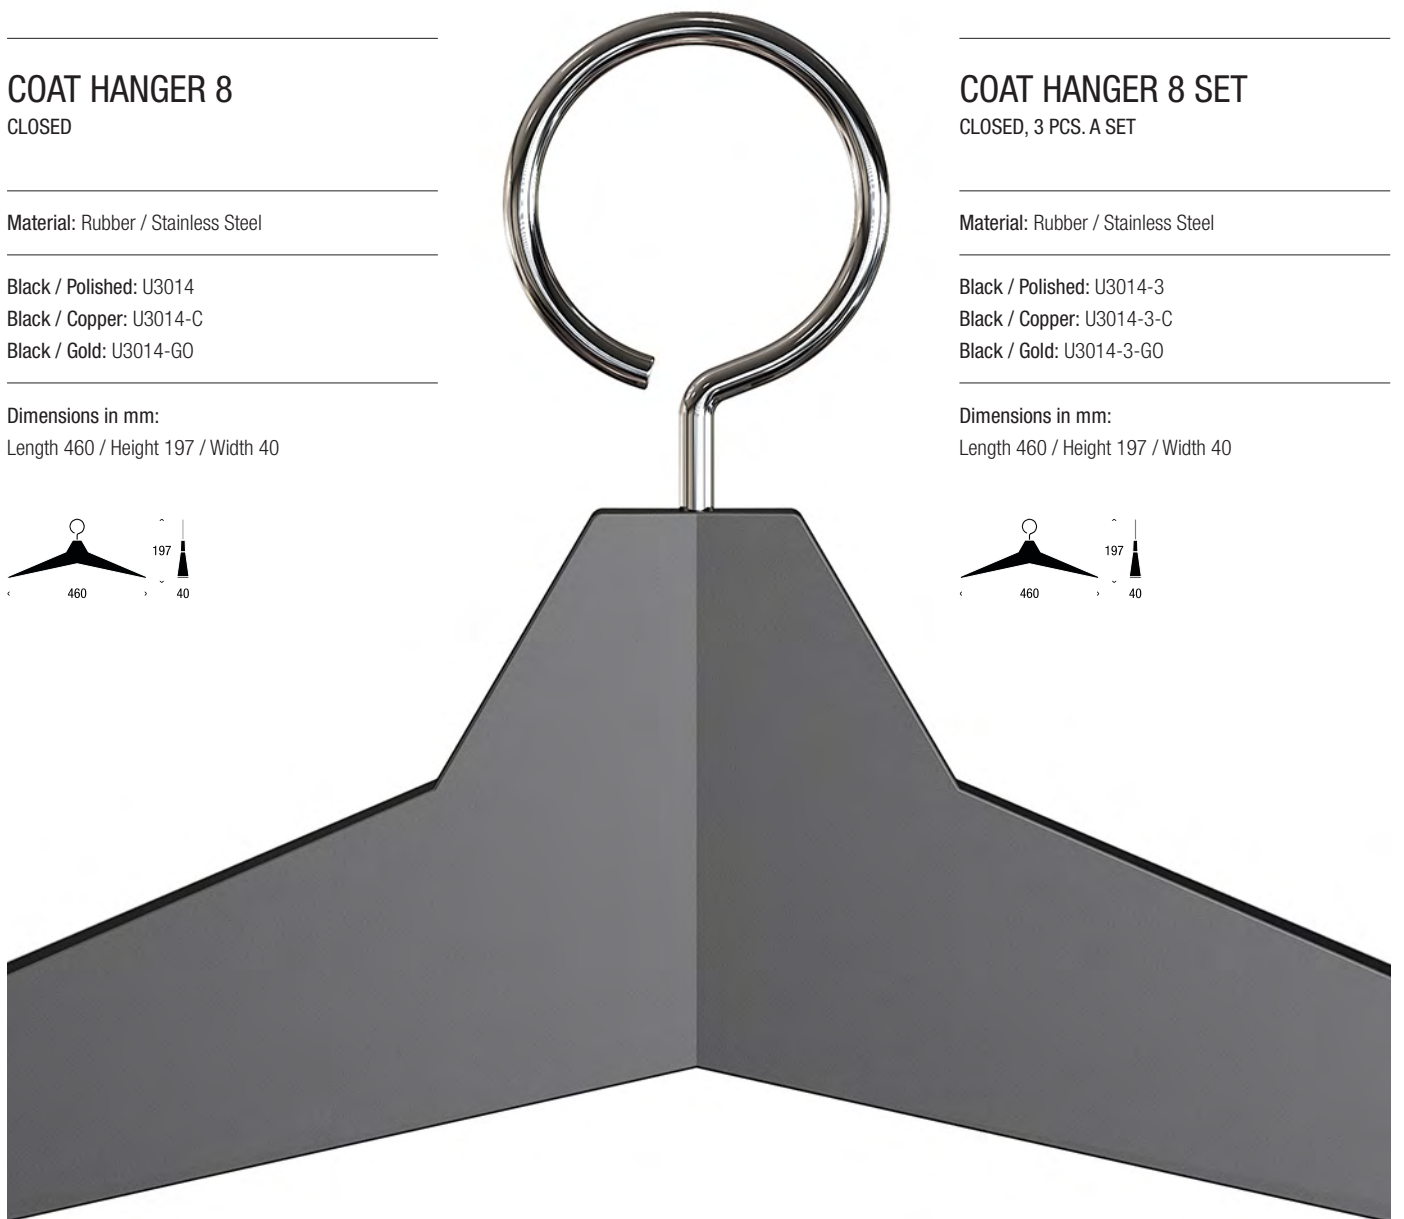

COAT HANGER 4

Material: Rubber / Stainless Steel

Black / Polished: U3013
Black / Copper: U3013-C
Black / Gold: U3013-GO

Dimensions in mm:
Length 460 / Height 197 / Width 40

COAT HANGER 8

CLOSED

Material: Rubber / Stainless Steel

Black / Polished: U3014
Black / Copper: U3014-C
Black / Gold: U3014-GO

Dimensions in mm:
Length 460 / Height 197 / Width 40

COAT HANGER 4 SET

3 PCS. A SET

Material: Rubber / Stainless Steel

Black / Polished: U3013-3
Black / Copper: U3013-3-C
Black / Gold: U3013-3-GO

Dimensions in mm:
Length 460 / Height 197 / Width 40

COAT HANGER 8 SET

CLOSED, 3 PCS. A SET

Material: Rubber / Stainless Steel

Black / Polished: U3014-3
Black / Copper: U3014-3-C
Black / Gold: U3014-3-GO

Dimensions in mm:
Length 460 / Height 197 / Width 40