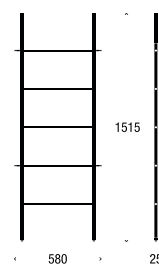

LADDER

LADDER

Black / Polished: U6009-B, Black / Copper: U6009-CB,
Black / Gold: U6009-GB, White / Polished: U6009-W,
White / Copper: U6009-CW, White / Gold: U6009-GW

HOOK

HOOK, 2 PCS. A SET, FOR CLOTHES STANDS

Black: U6000-B
White: U6000-W