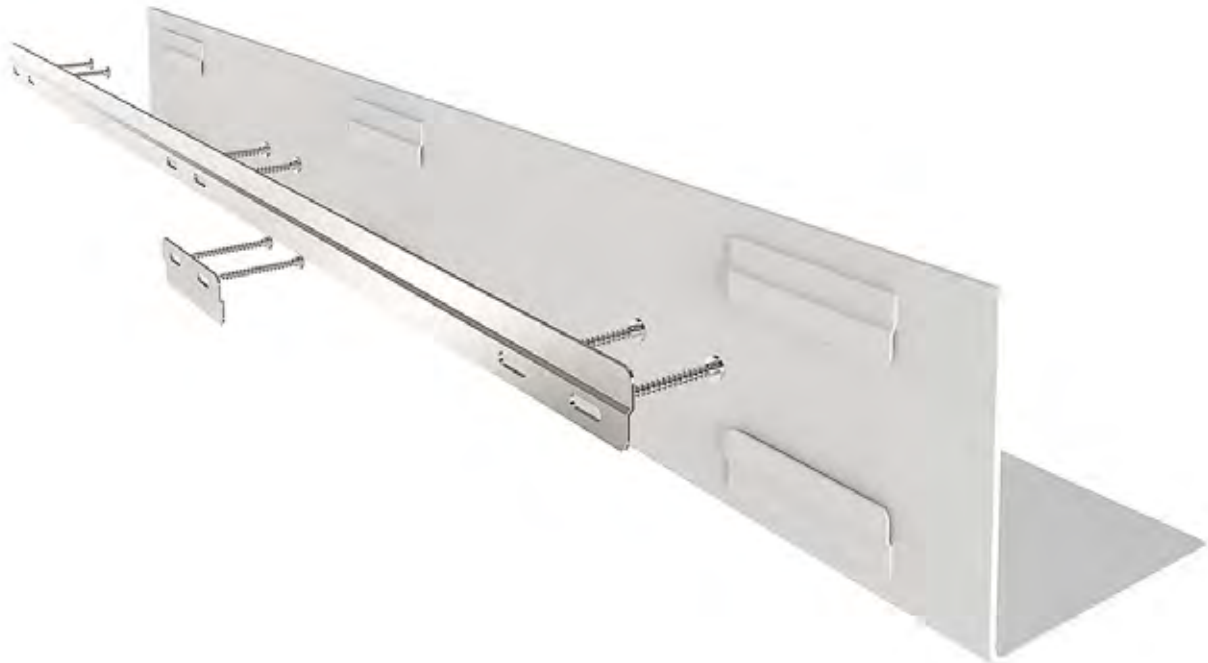

MOUNTING INSTRUCTIONS

MAXIMUM SHELF LOAD 40KG.

MOUNTING INSTRUCTIONS

MAXIMUM SHELF LOAD 40KG.

INDEX

BY ITEM NUMBER

U3009	Mirror with Mounting	68
U3013	Hanger 4	67
U3014	Hanger 8	67
U4001	Shelf	68
U4002	Wall Rack	68
U4003	Coat Rack, 600mm	64
U4016	Coat Rack, 200mm	63
U4017	Coat Rack, 1000mm	64
U4020	Shelf System	39
U4021-4024	Shelf System	42
U4025-4028	Shelf System	48
U4029-4032	Shelf System	51
U4036	Shelf System	42
U4037	Shelf System	42
U4040	Shelf System	51
U4041	Shelf System	51
U4033	Book Support	54
U4033-1	Book Support	54
U4034	Book Support	54
U4035	Book Support	54
U4038	Shelf System, Shoe / Magazine Shelf	58
U4039	Shelf System, Shoe / Magazine Shelf	58
U4042	Shelf Connector	47
U4043	Shelf System, Gallery Shelf	57
U4044	Shelf System, Gallery Shelf	57
U4120	Mirror with Hook, Round	24
U4121	Mirror with Hook, Rectangular	24
U4122	Table Mirror	23
U4123	Framed Mirror	31
U4124	Framed Mirror	28
U4125	Tray	36
U4126	Bin	36
U4127	Framed Mirror	27
U4128	Framed Mirror	27
U6000	Hook, for Clothes Stands	16
U6002	Clothes Stand 600	12
U6003	Clothes Stand 1000	12
U6004	Clothes Stand 600, with Castors	11
U6004-1	Plate 1, for Clothes Stand 600 with Castors	11
U6005	Clothes Stand 1000, with Castors	11
U6005-1	Plate 2, for Clothes Stand 1000 with Castors	11
U6006	Towel Stand	18
U6007	Mirror, Round, for Clothes Stands	16
U6008	Mirror, Rectangular, for Clothes Stands	16
U6009	Ladder	32