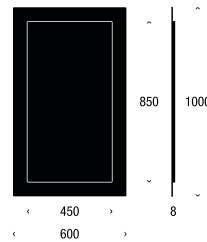

TRAY

TRAY

Black: U4125-B

White: U4125-W

FRAMED MIRRORS

FRAMED MIRROR

Black: U4123-B

White: U4123-W