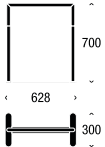

Length 600 / Height 250 / Projection 285

SHELF SYSTEM 4039

SHOE / MAGAZINE SHELF

Material: Aluminium

Black: U4039-B

White: U4039-W

Dimensions in mm:

Length 1000 / Height 250 / Projection 285

Width 600 / Height 950 / Mirror Thickness 5

SHELF

Material: Aluminium

Black: U4001-B

White: U4001-W

Dimensions in mm:

Length 600 / Height 150 / Projection 150

WALL RACK

Material: Aluminium / Stainless Steel

Black / Polished: U4002-B

White / Polished: U4002-W

Dimensions in mm:

Length 600 / Height 150 / Projection 150

BUKTO OVERVIEW

STANDS

TOWEL STAND