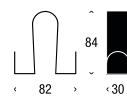

HOOK

HOOK, 2 PCS. A SET, FOR CLOTHES STANDS

Black: U6000-B
White: U6000-W