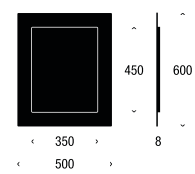

Dimensions in mm:

Width 100 / Height 210 / Projection 125

MIRROR WITH HOOK

ROUND

Material: Aluminium

Polished: U4120-P

Copper: U4120-C

Gold: U4120-GO

Dimensions in mm:

Height 900 / Width 600 / Projection 110

FRAMED MIRROR

Material: Aluminium

Black: U4124-B

White: U4124-W

Dimensions in mm:

Width 600 / Height 1000 / Projection 8

FRAMED MIRROR

Material: Aluminium

Black: U4123-B

White: U4123-W

Dimensions in mm:

Width 500 / Height 600 / Projection 8

LADDER

Material: Steel / Stainless Steel