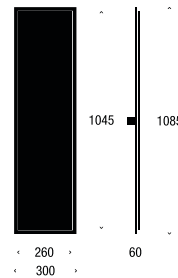

MIRROR, RECTANGULAR, FOR CLOTHES STANDS

Black: U6008-B, White: U6008-W