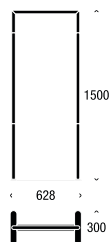

PLATE 1

FOR CLOTHES STAND 600 WITH CASTORS

Material: Steel

Black: U6004-1-B

White: U6004-1-W

Dimensions in mm:

Width 568 / Depth 380 / Height 10

PLATE 2

FOR CLOTHES STAND 600 WITH CASTORS

Material: Steel

Black: U6005-1-B

White: U6005-1-W

Dimensions in mm:

Width 968 / Depth 380 / Height 10

CLOTHES STAND 600

Material: Steel / Stainless Steel

Black / Polished: U6002-B

Black / Copper: U6002-CB

Black / Gold: U6002-GB

White / Polished: U6002-W

White / Copper: U6002-CW

White / Gold: U6002-GW

Dimensions in mm:

Height 1500 / Width 628 / Projection 300

Dimensions in mm:

Height 1500 / Width 1028 / Projection 300

MIRROR

RECTANGULAR, FOR CLOTHES STANDS

Material: Aluminium

Black: U6008-B

White: U6008-W

Dimensions in mm: