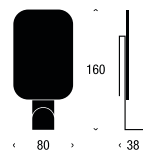

MIRROR WITH HOOK

Polished: U4121-P

Copper: U4121-C

Gold: U4121-GO

Black: U4121-B

White: U4121-W