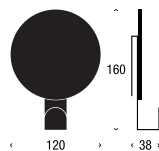

White: U4128-W

BIN

BIN

Black: U4126-B

White: U4126-W

MIRRORS

MIRROR WITH HOOK

Polished: U4120-P