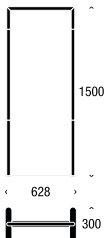

CLOTHES STAND 600

Black / Polished: U6002-B, Black / Copper: U6002-CB,
Black / Gold: U6002-GB, White / Polished: U6002-W,
White / Copper: U6002-CW, White / Gold: U6002-GW