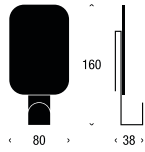

Dimensions in mm:

Width 100 / Height 210 / Projection 125

MIRROR WITH HOOK

ROUND

Material: Aluminium

Polished: U4120-P

Copper: U4120-C

Gold: U4120-GO

Black: U4120-B

White: U4120-W

Dimensions in mm:

Width 120 / Height 160 / Projection 38

MIRROR WITH HOOK

RECTANGULAR

Material: Aluminium

Polished: U4121-P

Copper: U4121-C

Gold: U4121-GO

Black: U4121-B

White: U4121-W

Dimensions in mm:

Width 80 / Height 160 / Projection 38

FRAMED MIRROR

Material: Steel

Black: U4127-B

White: U4127-W

Dimensions in mm:

Height 600 / Width 500 / Projection 110

FRAMED MIRROR

Material: Steel

Black: U4128-B

White: U4128-W