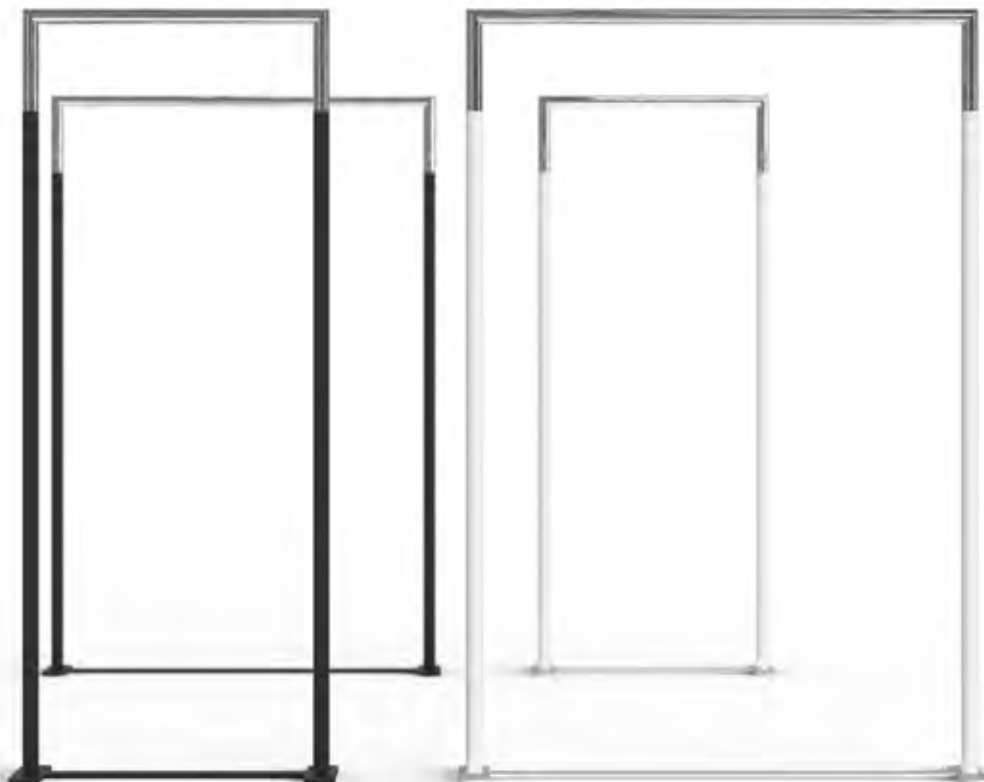

CLOTHES STAND 1000

Material: Steel / Stainless Steel

Black / Polished: U6003-B

Black / Copper: U6003-CB

Black / Gold: U6003-GB

White / Polished: U6003-W

White / Copper: U6003-CW

White / Gold: U6003-GW

Dimensions in mm:

Height 1500 / Width 1028 / Projection 300

MIRROR

RECTANGULAR, FOR CLOTHES STANDS

Material: Aluminium

Black: U6008-B

White: U6008-W

Dimensions in mm: