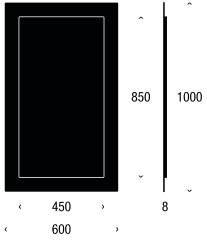

Dimensions in mm:

Height 1500 / Width 1028 / Projection 300

MIRROR

RECTANGULAR, FOR CLOTHES STANDS

Material: Aluminium

Black: U6008-B

White: U6008-W

Dimensions in mm:

Dimensions in mm:

Width 100 / Height 210 / Projection 125

MIRROR WITH HOOK

ROUND

Material: Aluminium

Polished: U4120-P

Copper: U4120-C

Gold: U4120-GO

Black: U4127-B

White: U4127-W

Dimensions in mm:

Height 600 / Width 500 / Projection 110

FRAMED MIRROR

Material: Steel

Black: U4128-B

White: U4128-W

Dimensions in mm:

Height 900 / Width 600 / Projection 110

FRAMED MIRROR

Material: Aluminium

Black: U4124-B

White: U4124-W

Dimensions in mm:

Width 600 / Height 1000 / Projection 8