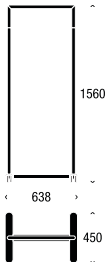

CLOTHES STAND 600, WITH CASTORS. 2 STOP

Black / Polished: U6004-B, Black / Copper: U6004-CB,
Black / Gold: U6004-GB, White / Polished: U6004-W,
White / Copper: U6004-CW, White / Gold: U6004-GW