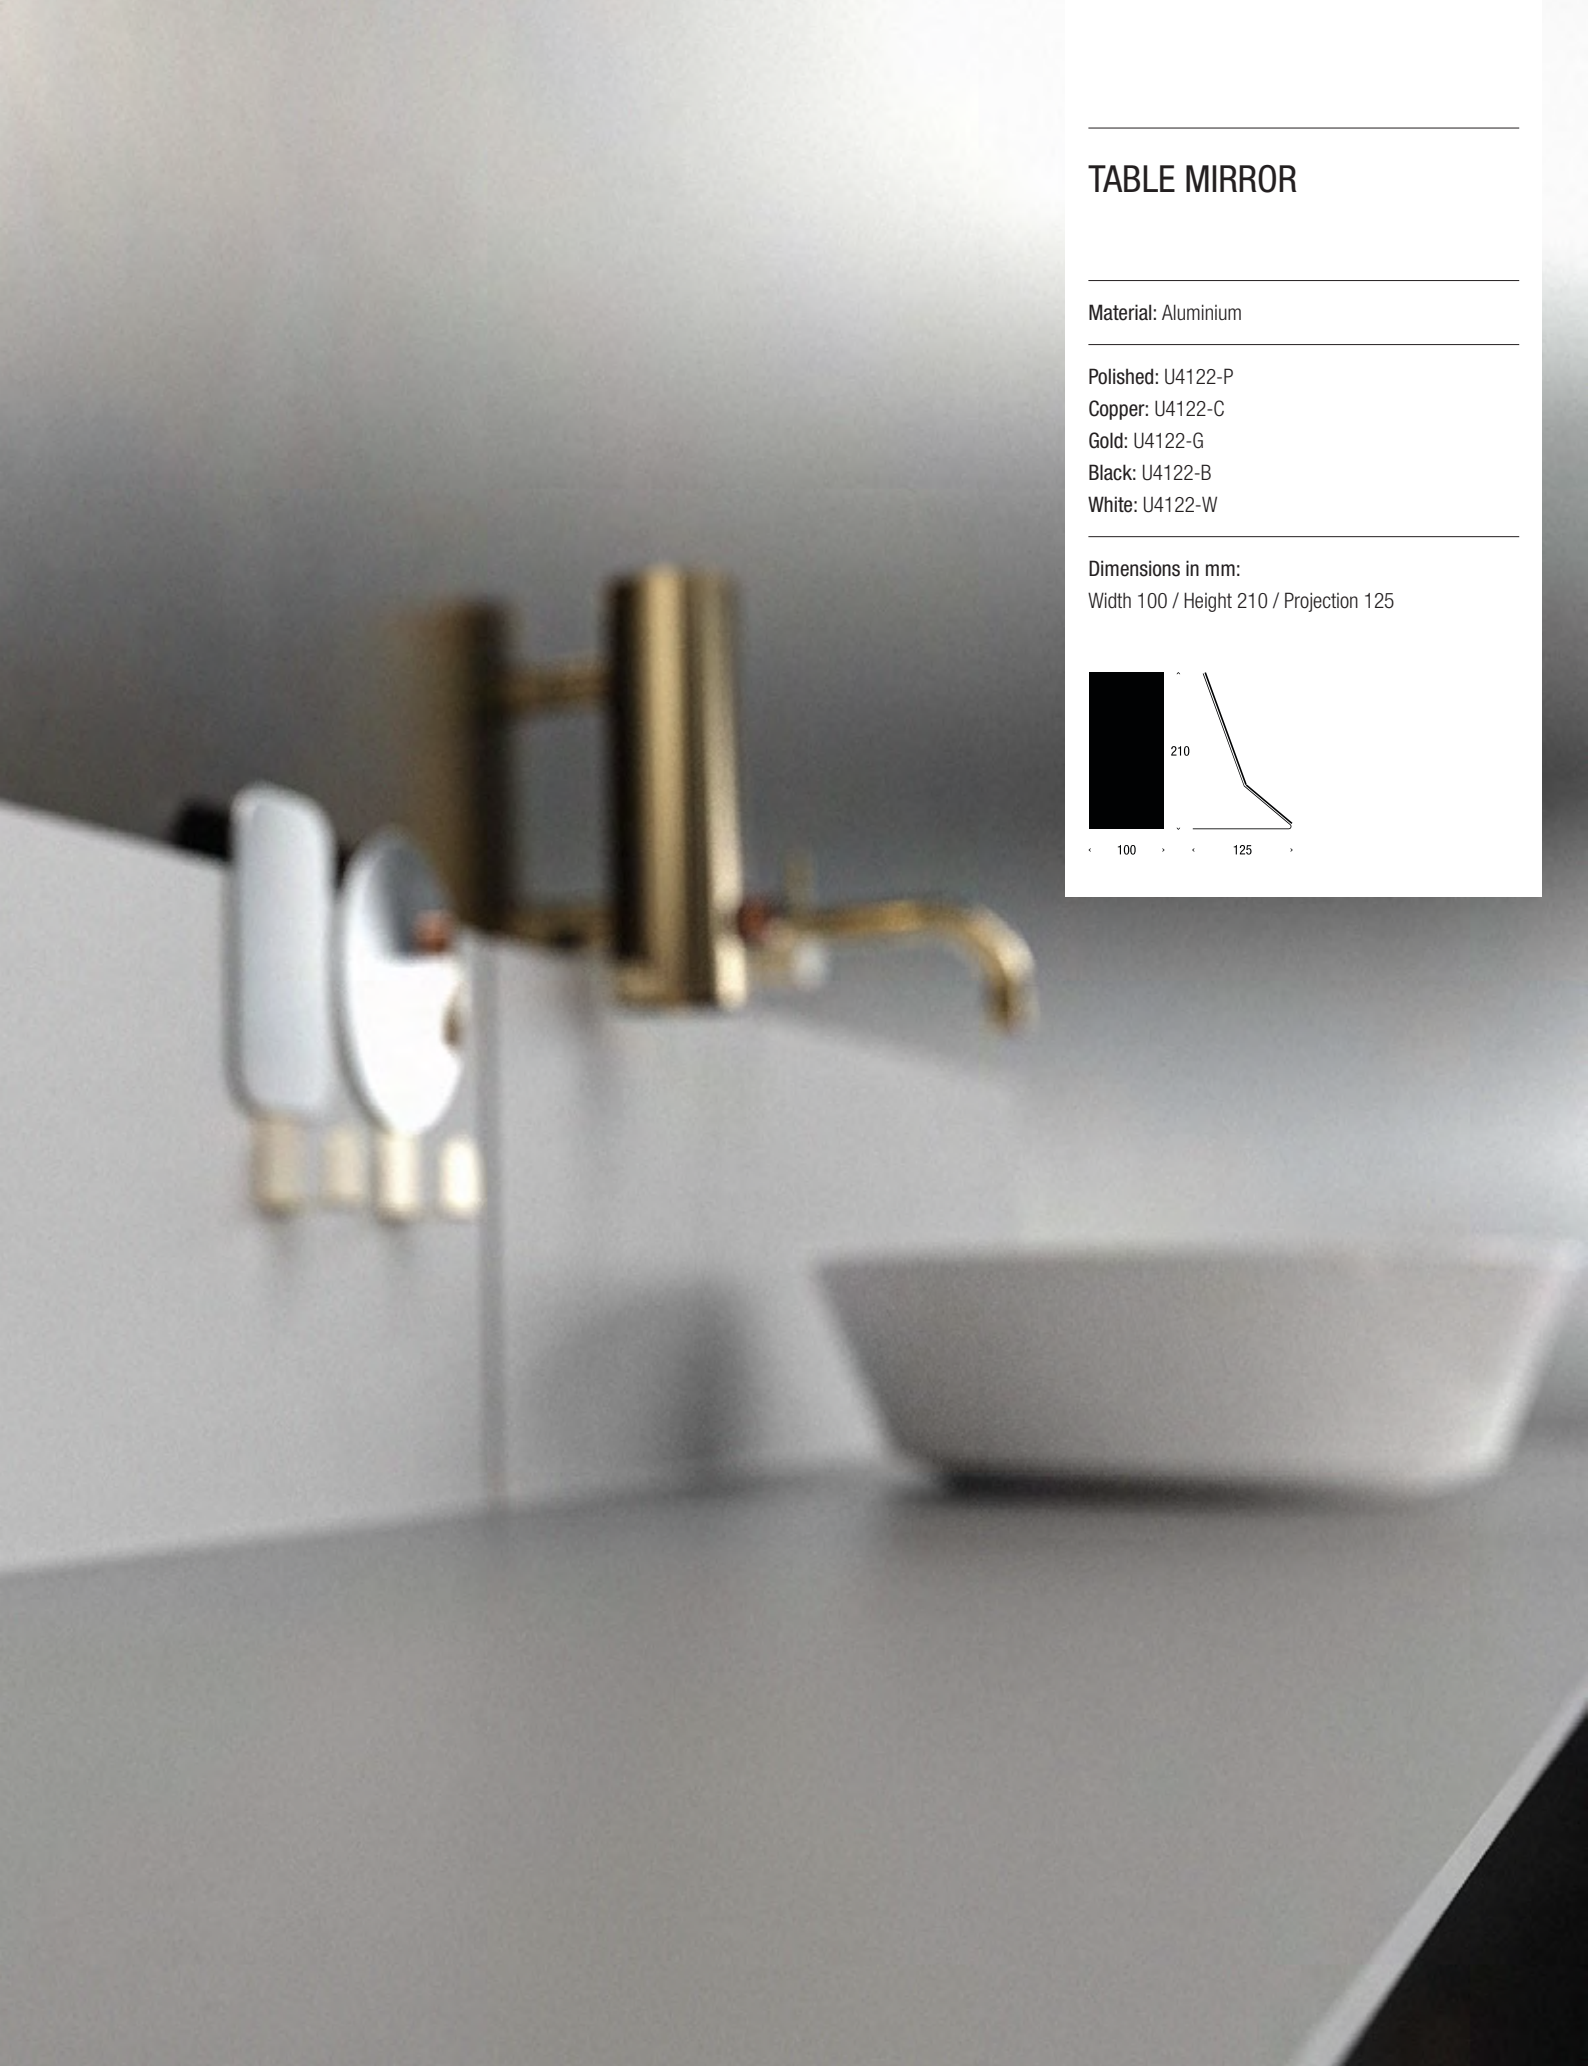

Dimensions in mm:

Width 100 / Height 210 / Projection 125

MIRROR WITH HOOK

ROUND

Material: Aluminium

Polished: U4120-P

Copper: U4120-C

Gold: U4120-GO