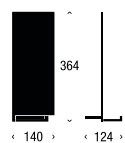

BOOK SUPPORT 4035

Material: Aluminium

Black: U4035-B

White: U4035-W

Dimensions in mm:

Length 140 / Height 364 / Projection 124