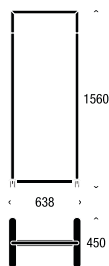

White / Polished: U6004-W

White / Copper: U6004-CW

White / Gold: U6004-GW

Dimensions in mm:

Height 1560 / Width 638 / Projection 450

CLOTHES STAND 1000

WITH CASTORS. 2 STOPS

Material: Steel / Stainless Steel

Black / Polished: U6005-B

Black / Copper: U6005-CB

Black / Gold: U6005-GB

White / Polished: U6005-W

White / Copper: U6005-CW

White / Gold: U6005-GW

Dimensions in mm:

Height 1560 / Width 1038 / Projection 450

Dimensions in mm:

Height 1500 / Width 1028 / Projection 300

MIRROR

RECTANGULAR, FOR CLOTHES STANDS

Material: Aluminium

Black: U6008-B

White: U6008-W

Dimensions in mm:

Height 1085 (1045) / Width 300 (260) / Projection 60

MIRROR

ROUND, FOR CLOTHES STANDS

Material: Aluminium

Black: U6007-B

White: U6007-W

Dimensions in mm:

Diameter \varnothing 250 (\varnothing 230) / Projection 60