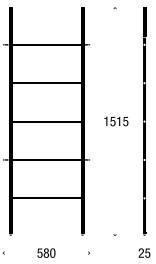

Dimensions in mm:

Height 1500 / Width 1028 / Projection 300

MIRROR

RECTANGULAR, FOR CLOTHES STANDS

Material: Aluminium

Black: U6008-B

White: U6008-W

Dimensions in mm:

Height 1085 (1045) / Width 300 (260) / Projection 60

MIRROR

ROUND, FOR CLOTHES STANDS

Material: Aluminium

Black: U6007-B

White: U6007-W

Dimensions in mm:

Diameter \varnothing 250 (\varnothing 230) / Projection 60

Dimensions in mm:

Height 900 / Width 600 / Projection 110

FRAMED MIRROR

Material: Aluminium

Black: U4124-B

White: U4124-W

Dimensions in mm:

Width 600 / Height 1000 / Projection 8

Black / Polished: U6009-B

Black / Copper: U6009-CB

Black / Gold: U6009-GB

White / Polished: U6009-W

White / Copper: U6009-CW

White / Gold: U6009-GW

Dimensions in mm:

Height 1515 / Width 580