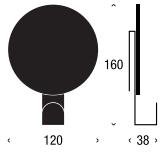

Dimensions in mm:

Height 1500 / Width 1028 / Projection 300

MIRROR

RECTANGULAR, FOR CLOTHES STANDS

Material: Aluminium

Black: U6008-B

White: U6008-W

Dimensions in mm:

Height 1085 (1045) / Width 300 (260) / Projection 60

MIRROR

ROUND, FOR CLOTHES STANDS

Material: Aluminium

Black: U6007-B

White: U6007-W

Dimensions in mm:

Diameter \varnothing 250 (\varnothing 230) / Projection 60

Dimensions in mm:

Width 100 / Height 210 / Projection 125

MIRROR WITH HOOK

ROUND

Material: Aluminium

Polished: U4120-P

Copper: U4120-C

Gold: U4120-GO

Black: U4120-B

White: U4120-W

Dimensions in mm:

Width 120 / Height 160 / Projection 38

MIRROR WITH HOOK

RECTANGULAR

Material: Aluminium

Polished: U4121-P