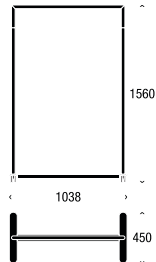

CLOTHES STAND 1000, WITH CASTORS. 2 STOP

Black / Polished: U6005-B, Black / Copper: U6005-CB,
Black / Gold: U6005-GB, White / Polished: U6005-W,
White / Copper: U6005-CW, White / Gold: U6005-GW

STAND PLATES

PLATE 1, FOR C-STAND 600 WITH CASTORS

Black: U6004-1-B
White: U6004-1-W

PLATE 2, FOR C-STAND 1000 WITH CASTORS

Black: U6005-B
White: U6005-W

MIRRORS

MIRROR, ROUND, FOR CLOTHES STANDS

Black: U6007-B, White: U6007-W