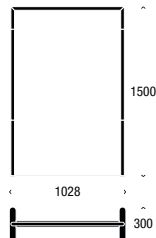

CLOTHES STAND 1000

Black / Polished: U6003-B, Black / Copper: U6003-CB,
Black / Gold: U6003-GB, White / Polished: U6003-W,
White / Copper: U6003-CW, White / Gold: U6003-GW