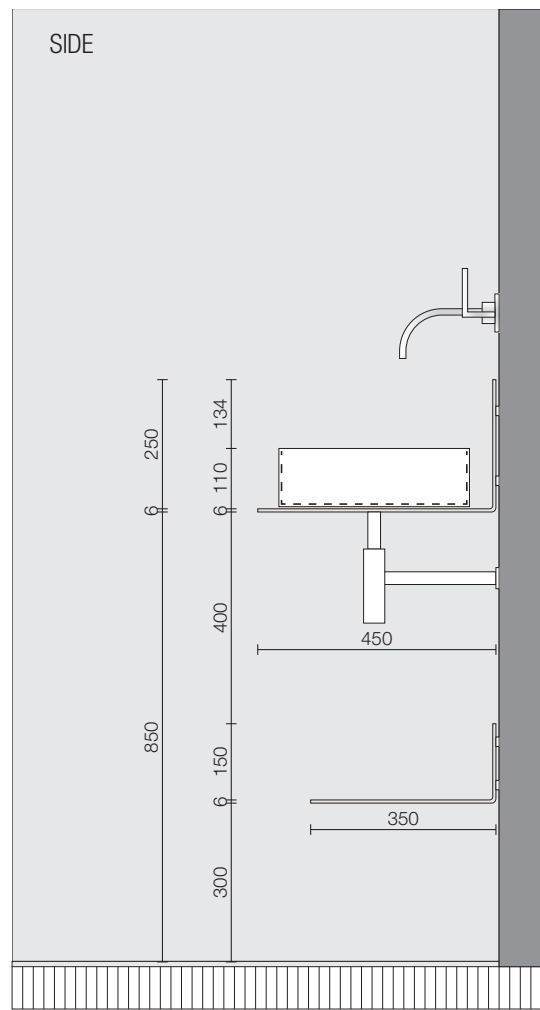

FROST

WASH TABLE 1000mm

Design by Bønnelycke MDD

UNU Aluminium 6mm plate

DKK	3699,-
EUR	499,-
GBP	439,-
USD	679,-

Black U4072-B
White U4072-W

BRACKET 6
Left S6.400.25L
Right S6.400.25R

BRACKET 7
Left S7.400.25L
Right S7.400.25R

BRACKET 8
Left S8.400.25L
Right S8.400.25R

FROST A/S
BAVNE ALLE 6E
DK-8370 HADSTEN

T: +45 87 61 00 32
F: +45 87 61 00 34
@: info@frost.dk

www.frost.dk

Other sizes and design available on request.