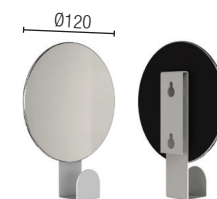

FROST

WASH TABLE 1000mm

Design by Bønnelycke MDD

UNU Aluminium 6mm plate

DKK	3699,-
EUR	499,-
GBP	439,-
USD	679,-

Black U4072-B
White U4072-W

BRACKET 6
Left S6.400.25L
Right S6.400.25R

BRACKET 7
Left S7.400.25L
Right S7.400.25R