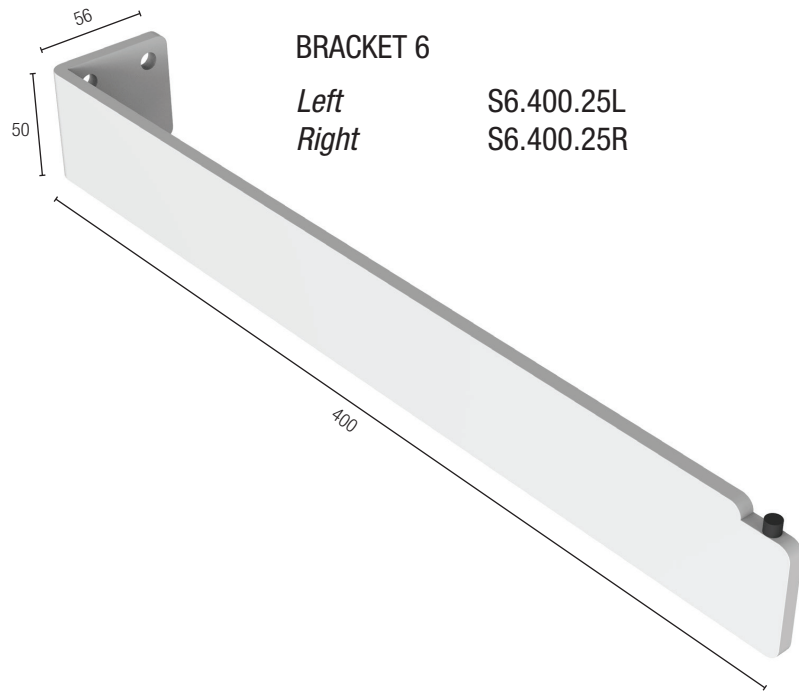

FROST

WASH TABLE 1000mm

Design by Bønnelycke MDD

UNU Aluminium 6mm plate

DKK	3699,-
EUR	499,-
GBP	439,-
USD	679,-

Black U4072-B
White U4072-W

BRACKET 6
Left S6.400.25L
Right S6.400.25R

BRACKET 7
Left S7.400.25L
Right S7.400.25R