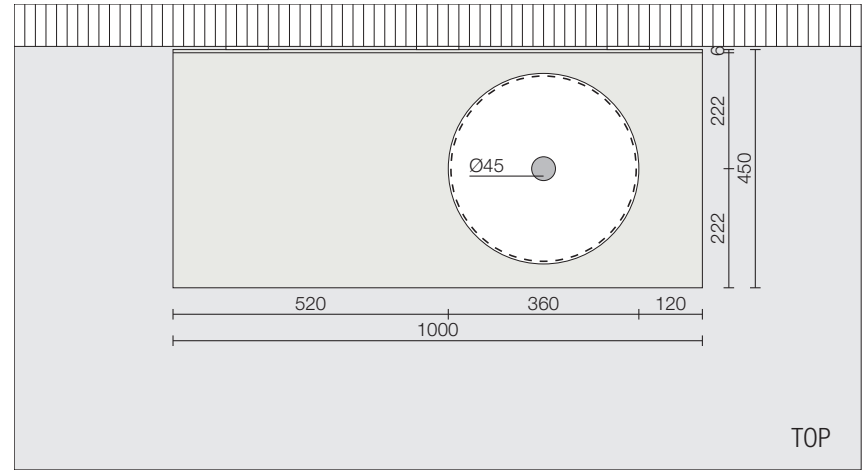

FROST

WASH TABLE 1000mm

Design by Bønnelycke MDD

UNU Aluminium 6mm plate

DKK	3699,-
EUR	499,-
GBP	439,-
USD	679,-

Black U4072-B
White U4072-W

BRACKET 6
Left S6.400.25L
Right S6.400.25R

BRACKET 7
Left S7.400.25L
Right S7.400.25R