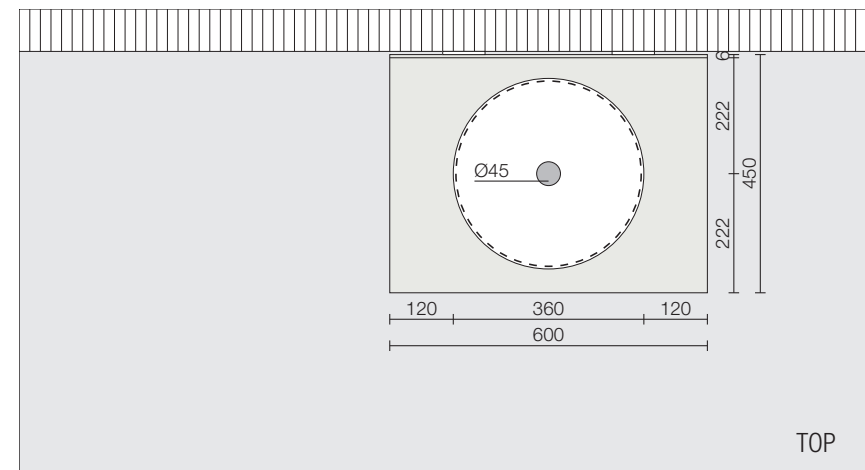

UNU WASH TABLE

Design by Bønnelycke MDD

FROST

WASH TABLE 600mm

Design by Bønnelycke MDD

UNU Aluminium 6mm plate

DKK	2999,-
EUR	399,-
GBP	349,-
USD	539,-

Black U4071-B
White U4071-W

FROST

WASH TABLE 1000mm

Design by Bønnelycke MDD

UNU Aluminium 6mm plate

DKK	3699,-
EUR	499,-
GBP	439,-
USD	679,-

Black U4072-B
White U4072-W

BRACKET 6
Left S6.400.25L
Right S6.400.25R

BRACKET 7
Left S7.400.25L
Right S7.400.25R

BRACKET 8
Left S8.400.25L
Right S8.400.25R

FROST A/S
BAVNE ALLE 6E
DK-8370 HADSTEN

T: +45 87 61 00 32
F: +45 87 61 00 34
@: info@frost.dk

www.frost.dk

Other sizes and design available on request.