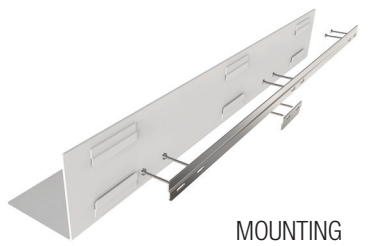

FROST

WASH TABLE 1000mm

Design by Bønnelycke MDD

UNU Aluminium 6mm plate

DKK	3699,-
EUR	499,-
GBP	439,-
USD	679,-

Black U4072-B
White U4072-W

BRACKET 6
Left S6.400.25L
Right S6.400.25R

BRACKET 7
Left S7.400.25L
Right S7.400.25R