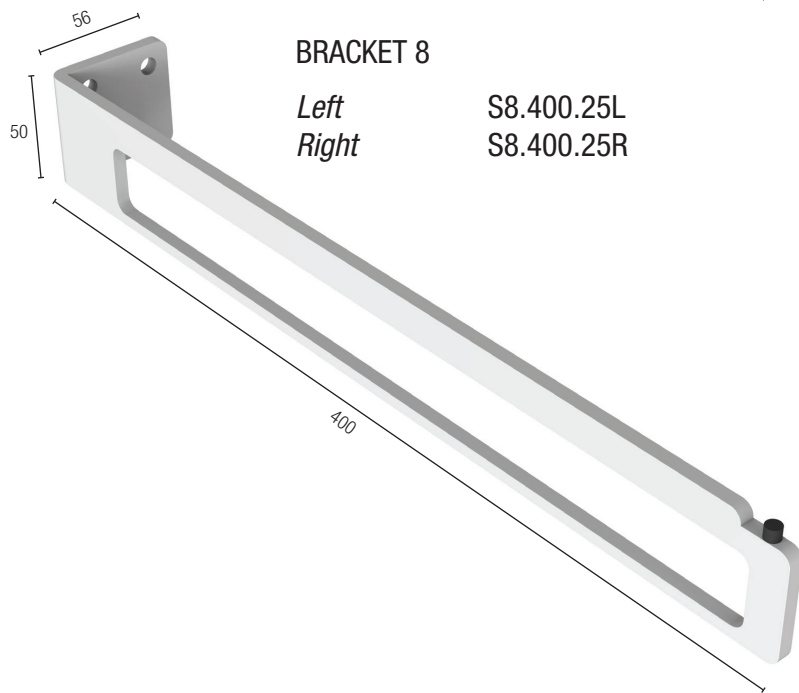

FROST

WASH TABLE 1000mm

Design by Bønnelycke MDD

UNU Aluminium 6mm plate

DKK	3699,-
EUR	499,-
GBP	439,-
USD	679,-

Black U4072-B
White U4072-W

BRACKET 6
Left S6.400.25L
Right S6.400.25R

BRACKET 7
Left S7.400.25L
Right S7.400.25R