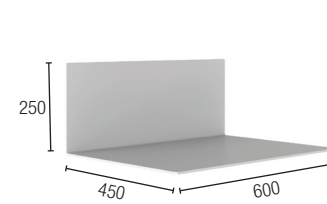

FROST

WASH TABLE 1000mm

Design by Bønnelycke MDD

UNU Aluminium 6mm plate

DKK	3699,-
EUR	499,-
GBP	439,-
USD	679,-

Black U4072-B
White U4072-W

BRACKET 6
Left S6.400.25L
Right S6.400.25R

BRACKET 7
Left S7.400.25L
Right S7.400.25R