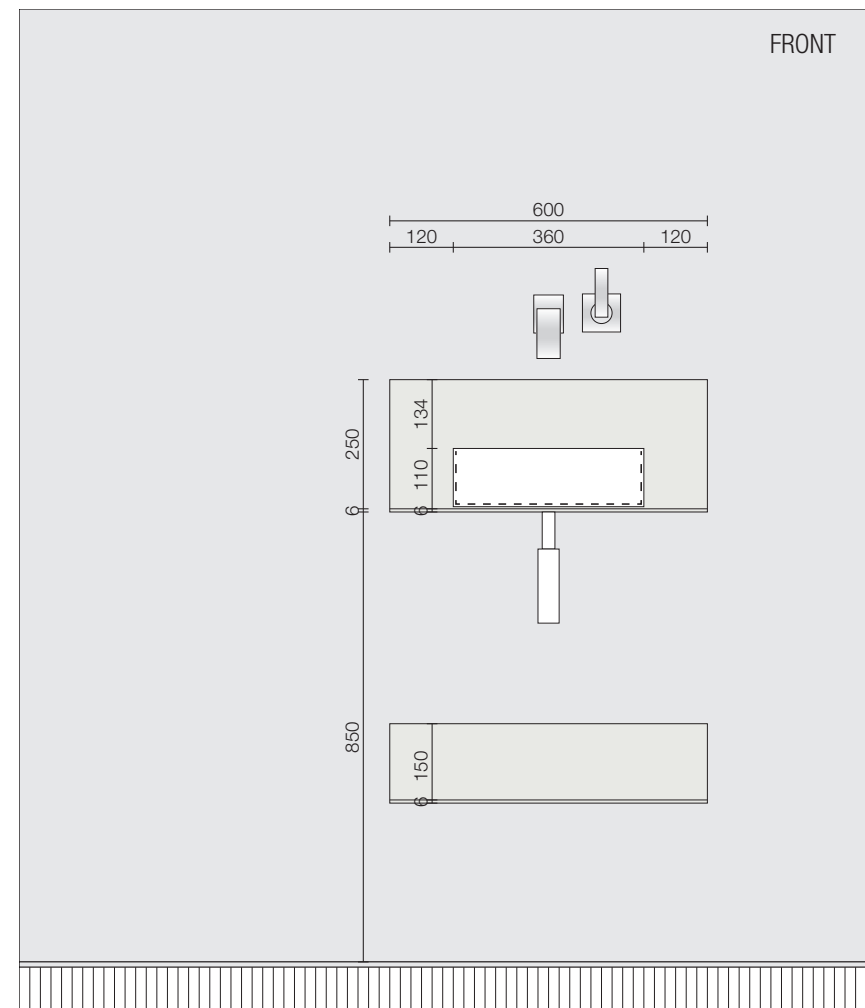

UNU WASH TABLE

Design by Bønnelycke MDD

FROST

WASH TABLE 600mm

Design by Bønnelycke MDD

UNU Aluminium 6mm plate

DKK	2999,-
EUR	399,-
GBP	349,-
USD	539,-

Black U4071-B
White U4071-W

FROST

WASH TABLE 1000mm

Design by Bønnelycke MDD

UNU Aluminium 6mm plate

DKK	3699,-
EUR	499,-
GBP	439,-
USD	679,-

Black U4072-B
White U4072-W

BRACKET 6
Left S6.400.25L
Right S6.400.25R

BRACKET 7
Left S7.400.25L
Right S7.400.25R

BRACKET 8
Left S8.400.25L
Right S8.400.25R

FROST A/S
BAVNE ALLE 6E
DK-8370 HADSTEN

T: +45 87 61 00 32
F: +45 87 61 00 34
@: info@frost.dk

www.frost.dk

Other sizes and design available on request.