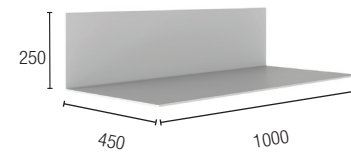

FROST

WASH TABLE 1000mm

Design by Bønnelycke MDD

UNU Aluminium 6mm plate

DKK	3699,-
EUR	499,-
GBP	439,-
USD	679,-

Black U4072-B
White U4072-W

BRACKET 6
Left S6.400.25L
Right S6.400.25R

BRACKET 7
Left S7.400.25L
Right S7.400.25R