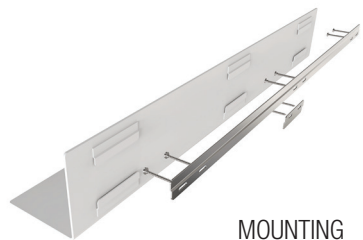

UNU WASH TABLE

Design by Bønnelycke MDD

FROST

WASH TABLE 600mm

Design by Bønnelycke MDD

UNU Aluminium 6mm plate

DKK	2999,-
EUR	399,-
GBP	349,-
USD	539,-

Black U4071-B
White U4071-W

FROST

WASH TABLE 1000mm

Design by Bønnelycke MDD

UNU Aluminium 6mm plate

DKK	3699,-
EUR	499,-
GBP	439,-
USD	679,-

Black U4072-B
White U4072-W

BRACKET 6
Left S6.400.25L
Right S6.400.25R

BRACKET 7
Left S7.400.25L
Right S7.400.25R