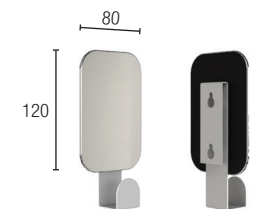

FROST

WASH TABLE 1000mm

Design by Bønnelycke MDD

UNU Aluminium 6mm plate

DKK	3699,-
EUR	499,-
GBP	439,-
USD	679,-

Black U4072-B
White U4072-W

BRACKET 6
Left S6.400.25L
Right S6.400.25R

BRACKET 7
Left S7.400.25L
Right S7.400.25R