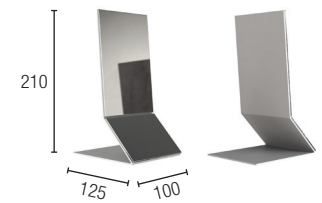

FROST

WASH TABLE 1000mm

Design by Bønnelycke MDD

UNU Aluminium 6mm plate

DKK	3699,-
EUR	499,-
GBP	439,-
USD	679,-

Black U4072-B
White U4072-W

BRACKET 6
Left S6.400.25L
Right S6.400.25R

BRACKET 7
Left S7.400.25L
Right S7.400.25R