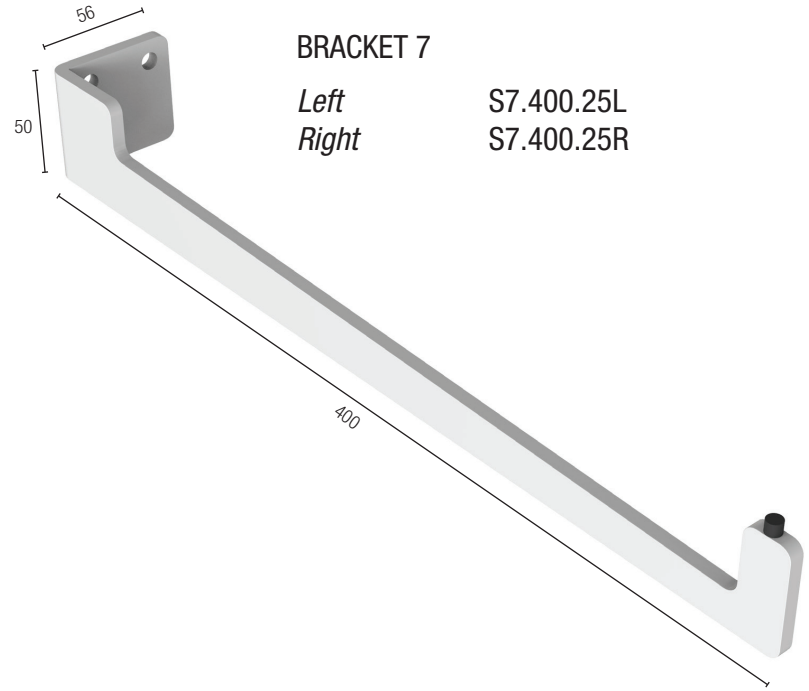

FROST

WASH TABLE 1000mm

Design by Bønnelycke MDD

UNU Aluminium 6mm plate

DKK	3699,-
EUR	499,-
GBP	439,-
USD	679,-

Black U4072-B
White U4072-W

BRACKET 6
Left S6.400.25L
Right S6.400.25R

BRACKET 7
Left S7.400.25L
Right S7.400.25R

BRACKET 8
Left S8.400.25L
Right S8.400.25R

FROST A/S
BAVNE ALLE 6E
DK-8370 HADSTEN

T: +45 87 61 00 32
F: +45 87 61 00 34
@: info@frost.dk

www.frost.dk

Other sizes and design available on request.