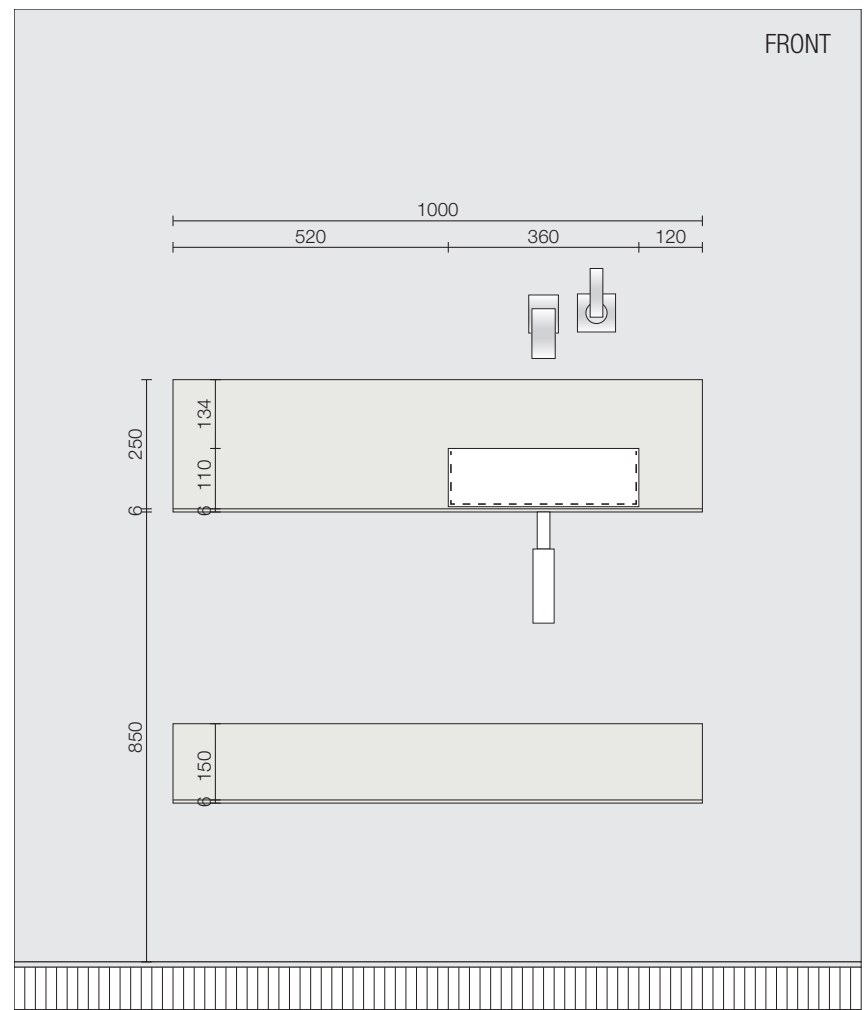

FROST

WASH TABLE 1000mm

Design by Bønnelycke MDD

UNU Aluminium 6mm plate

DKK	3699,-
EUR	499,-
GBP	439,-
USD	679,-

Black U4072-B
White U4072-W

BRACKET 6
Left S6.400.25L
Right S6.400.25R

BRACKET 7
Left S7.400.25L
Right S7.400.25R

BRACKET 8
Left S8.400.25L
Right S8.400.25R

FROST A/S
BAVNE ALLE 6E
DK-8370 HADSTEN

T: +45 87 61 00 32
F: +45 87 61 00 34
@: info@frost.dk

www.frost.dk

Other sizes and design available on request.