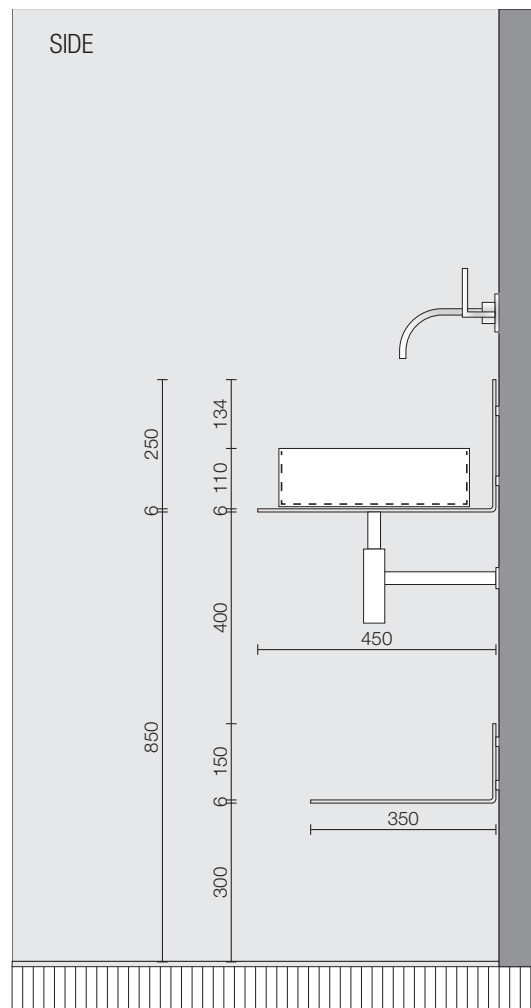

UNU WASH TABLE

Design by Bønnelycke MDD

FROST

WASH TABLE 600mm

Design by Bønnelycke MDD

UNU Aluminium 6mm plate

DKK	2999,-
EUR	399,-
GBP	349,-
USD	539,-

Black U4071-B
White U4071-W

FROST

WASH TABLE 1000mm

Design by Bønnelycke MDD

UNU Aluminium 6mm plate

DKK	3699,-
EUR	499,-
GBP	439,-
USD	679,-

Black U4072-B
White U4072-W

BRACKET 6
Left S6.400.25L
Right S6.400.25R

BRACKET 7
Left S7.400.25L
Right S7.400.25R

BRACKET 8
Left S8.400.25L
Right S8.400.25R

FROST A/S
BAVNE ALLE 6E
DK-8370 HADSTEN

T: +45 87 61 00 32
F: +45 87 61 00 34
@: info@frost.dk

www.frost.dk

Other sizes and design available on request.