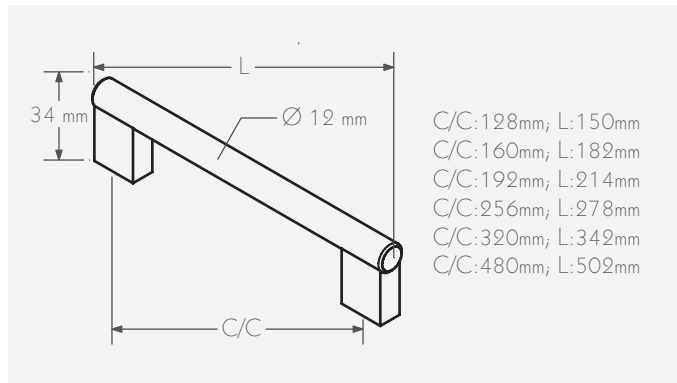

Order Nr. 51986

Schwinn Item 4135/256 Handle

278 x 12 x 34 mm

C/C 256 mm; M4 Thread

Brushed \$14.00

Order Nr. 51988

Schwinn Item 4135/320 Handle

342 x 12 x 34 mm

C/C 320 mm; M4 Thread

Brushed \$16.00

Order Nr. 51990

Schwinn Item 4135/480 Handle

502 x 12 x 34 mm

C/C 480 mm; M4 Thread

Brushed \$20.00

Order Nr. 51993

Schwinn 4587 Series

Material: Stainless Steel Grade 303
Environmental Information:
- Fully Recyclable
- Meets RoHS Standards
ADA Compliant: Yes

Schwinn Item 4587/320 Appliance

Pull

342 x 14 x 37 mm

C/C 320 mm; M6 Thread

Brushed \$46.00

Order Nr. 59116

Schwinn Item 4587/480 Appliance

Pull

502 x 14 x 37 mm

C/C 480 mm; M6 Thread

Brushed \$66.00

Order Nr. 59117