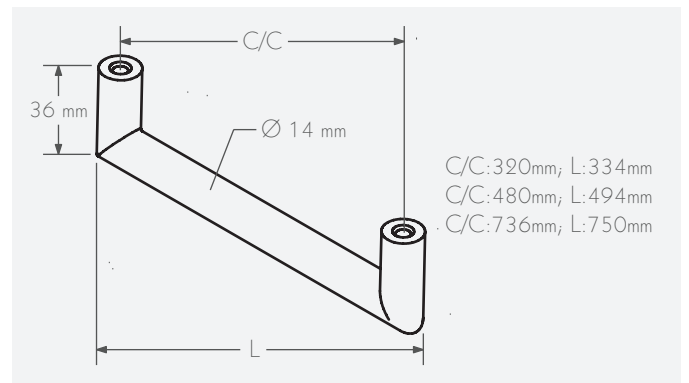

Schwinn 4588 Series

Material: Stainless Steel Grade 303

Environmental Information:

1. Fully Recyclable
   - Meets RoHS Standards
2. ADA Compliant: Yes

Schwinn Item 4588/320 Appliance

Pull

334 x 14 x 36 mm

C/C 320 mm; M6 Thread

Brushed $46.00

Order Nr. 59113

Schwinn Item 4588/480 Appliance

Pull

494 x 14 x 36 mm

C/C 480 mm; M6 Thread

Brushed $65.00

Order Nr. 59114

Schwinn Item 4588/736 Appliance

Pull

750 x 14 x 36 mm

C/C 736 mm; M6 Thread

Brushed $98.00

Order Nr. 59115