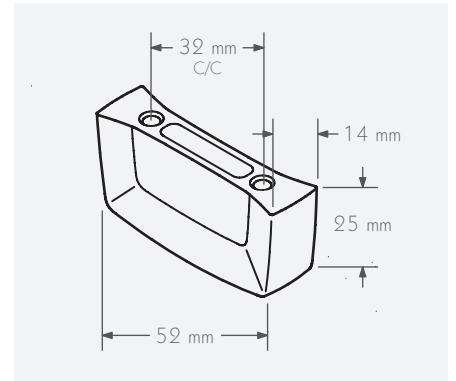

### Schwinn Item Z199 Pull

Material: Zamak  
Environmental Information:  
- Fully Recyclable  
- Meets RoHS Standards  
ADA Compliant: No

52 x 14 x 25 mm  
C/C 32 mm; M4 Thread

Polished Chrome	\$11.00
Order Nr. 59139	
Satin Nickel	\$10.00
Order Nr. 59138	