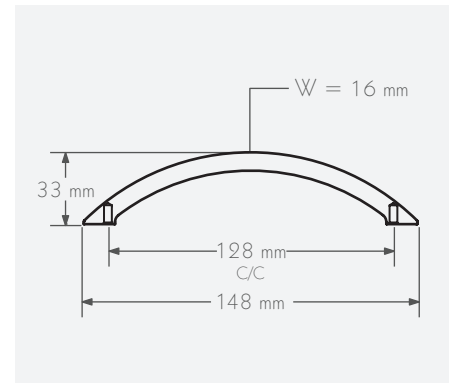

Schwinn Item 2278/128 Handle

Material: Zamak

Environmental Information:

1. Fully Recyclable
   - Meets RoHS Standards
2. ADA Compliant: Yes

148 x 16 x 33 mm

C/C 128 mm; M4 Thread

Satin Nickel $11.00

Order Nr. 59106

Polished Nickel $13.00

Order Nr. 59105

Dark Nickel $12.00

Order Nr. 59104