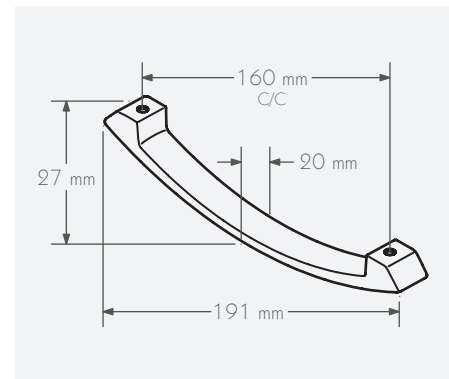

Schwinn Item Z082 Handle

Material: Zamak

Environmental Information:

1. Fully Recyclable
   - Meets RoHS Standards
2. ADA Compliant: Yes

191 x 20 x 27 mm

C/C 160 mm; M4 Thread

Satin Nickel $20.00

Order Nr. 53181

Matte Chrome $20.00

Order Nr. 53180