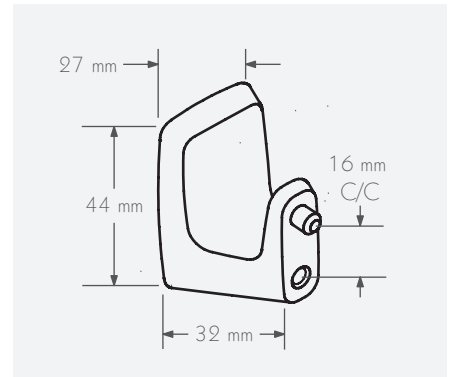

Schwinn Item Z198 Knob/Hook

Material: Zamak

Environmental Information:

1. Fully Recyclable
   - Meets RoHS Standards
2. ADA Compliant: No

44 x 27 x 32 mm

C/C 16 mm; M4 Thread

Polished Chrome $16.00

Order Nr. 53896

Satin Nickel $14.00

Order Nr. 59130