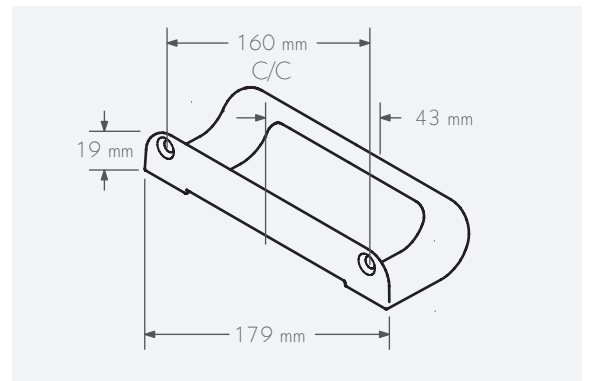

Schwinn Item Z204 Handle

Material: Zamak
Environmental Information:
- Fully Recyclable
- Meets RoHS Standards
ADA Compliant: Yes

179 x 19 x 43 mm
C/C 160 mm; #6 Wood Screw

Polished Chrome	$20.00
Order Nr. 53769	
Satin Nickel	$18.00
Order Nr. 59143