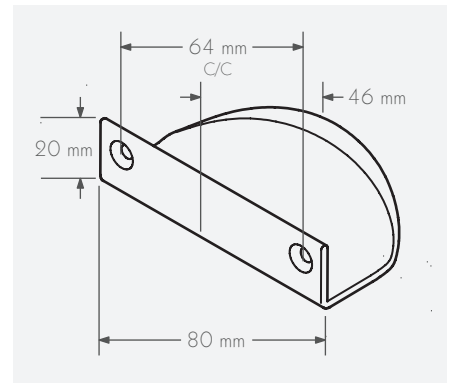

### Schwinn Item Z167 Pull/Hook

Material: Zamak

Environmental Information:

- Fully Recyclable
  - Meets RoHS Standards
- ADA Compliant: No

50 x 50 x 23 mm

C/C 32 mm; M4 Thread

Polished Chrome \$14.00

Order Nr. 59162