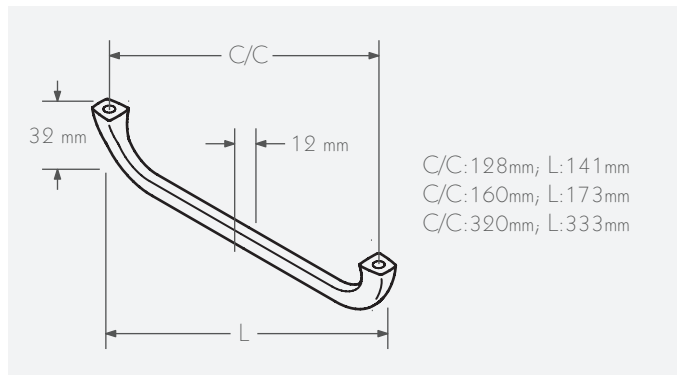

Schwinn Z240 Series

Material: Zamak

Environmental Information:

- Fully Recyclable

- Meets RoHS Standards

ADA Compliant: Yes

Schwinn Item Z240/128 Handle

141 x 12 x 32 mm

C/C 128 mm; M4 Thread

Polished Chrome $14.00

Order Nr. 59147

Satin Nickel $12.00

Order Nr. 59148

Dark Nickel $13.00

Order Nr. 59149

Schwinn Item Z240/160 Handle

173 x 12 x 32 mm

C/C 160 mm; M4 Thread

Polished Chrome $16.00

Order Nr. 53760

Satin Nickel $14.00

Order Nr. 59150

Dark Nickel $15.00

Order Nr. 59151

Schwinn Item Z240/320 Handle

333 x 12 x 32 mm

C/C 320 mm; M4 Thread

Polished Chrome $24.00

Order Nr. 53757

Satin Nickel $22.00

Order Nr. 59152

Dark Nickel $23.00

Order Nr. 59153