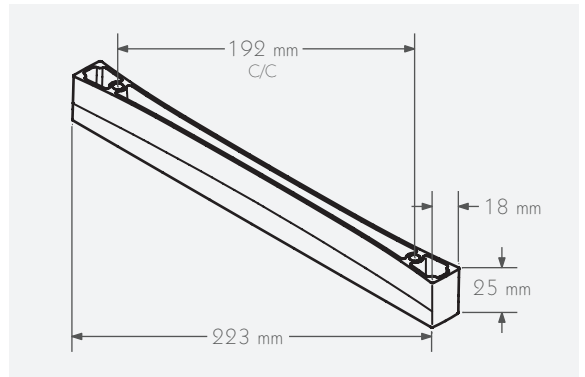

Schwinn Item Z037 Pull

Material: Zamak
Environmental Information:
- Fully Recyclable
- Meets RoHS Standards
ADA Compliant: No

223 x 18 x 25 mm
C/C 192 mm; M4 Thread

Polished Chrome	$34.00
Order Nr. 59010	
Satin Nickel	$32.00
Order Nr. 59112