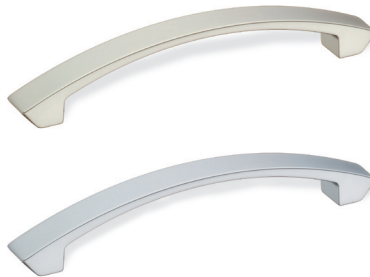

Schwinn Item Z082 Handle

Material: Zamak

Environmental Information:

1. Fully Recyclable
   - Meets RoHS Standards
2. ADA Compliant: Yes

191 x 20 x 27 mm

C/C 160 mm; M4 Thread

Satin Nickel $20.00

Order Nr. 53181

Matte Chrome $20.00

Order Nr. 53180