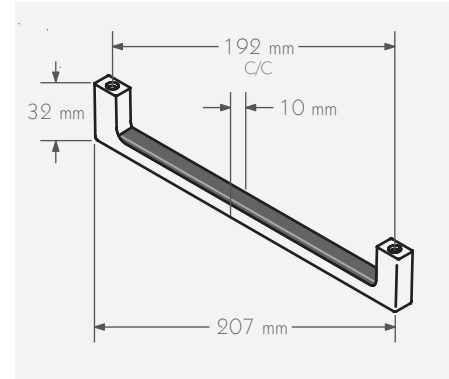

Schwinn Item 2517 Handle

Material: Zamak/ Rubber

Environmental Information:

1. Fully Recyclable
   - Meets RoHS Standards
2. ADA Compliant: Yes

207 x 10 x 32 mm

C/C 192 mm; M4 Thread

Matte Chrome/ Black Rubber $20.00

Order Nr. 59019

Polished Chrome/ Black Rubber $22.00

Order Nr. 59107