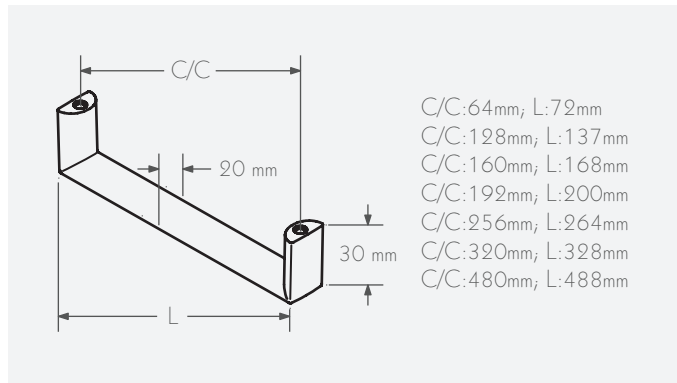

Schwinn 2389 Series

Material: Zamak

Environmental Information:

1. Fully Recyclable
   - Meets RoHS Standards
2. ADA Compliant: Yes

Schwinn Item 2389/64 Handle

72 x 17 x 28 mm

C/C 64 mm; M4 Thread

Satin Nickel	$12.00
Order Nr. 52834	
Dark Nickel	$13.00
Order Nr. 59089	
Polished Chrome	$14.00
Order Nr. 54230	
Matte Gold	$14.00
Order Nr. 59362	
Matte Black	$13.00
Order Nr. 59355	

Schwinn Item 2389/128 Handle

137 x 20 x 30 mm

C/C 128 mm; M4 Thread

Satin Nickel	$16.00
Order Nr. 51877	
Dark Nickel	$17.00
Order Nr. 59090	
Polished Chrome	$18.00
Order Nr. 54232	
Matte Gold	$20.00
Order Nr. 59363	
Matte Black	$19.00
Order Nr. 59356	

Schwinn Item 2389/160 Handle

168 x 20 x 30 mm

C/C 160 mm; M4 Thread

Satin Nickel	$18.00
Order Nr. 52836	
Dark Nickel	$19.00
Order Nr. 59091	
Polished Chrome	$20.00
Order Nr. 54233	
Matte Gold	$20.00
Order Nr. 59364	
Matte Black	$19.00
Order Nr. 59357	

Schwinn Item 2389/192 Handle

200 x 20 x 30 mm

C/C 192 mm; M4 Thread

Satin Nickel	$20.00
Order Nr. 53172	
Dark Nickel	$21.00
Order Nr. 59092	
Polished Chrome	$22.00
Order Nr. 54234	
Matte Gold	$22.00
Order Nr. 59365	
Matte Black	$21.00
Order Nr. 59358