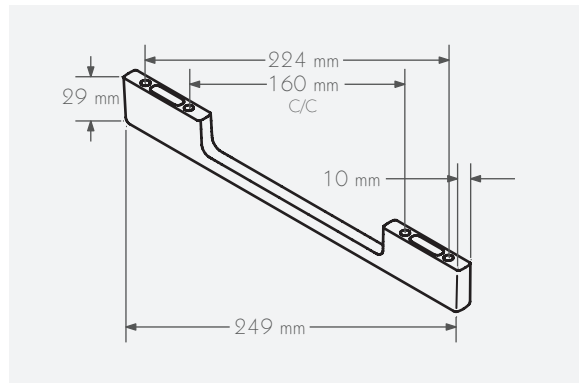

Schwinn Item Z011 Handle

Material: Zamak
Environmental Information:
- Fully Recyclable
- Meets RoHS Standards
ADA Compliant: Yes

249 x 10 x 29 mm
C/C 160 + 224; M4 Thread

Satin Nickel	$28.00
Order Nr. 59030	
Matte Chrome	$28.00
Order Nr. 59031	

Schwinn Item Z114 Pull

Material: Zamak
Environmental Information:
- Fully Recyclable
- Meets RoHS Standards
ADA Compliant: No

147 x 12 x 20 mm
C/C 128 mm; M4 Thread

Polished Chrome	$20.00
Order Nr. 59110	
Satin Nickel	$19.00
Order Nr. 59111