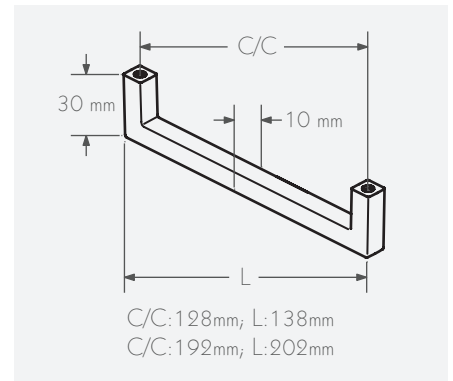

Schwinn 2334 Series

Material: Zamak
Environmental Information:
- Fully Recyclable
- Meets RoHS Standards
ADA Compliant: Yes

Schwinn Item 2334/128 Handle

138 x 10 x 30 mm

C/C 128 mm; Thread M4

Satin Nickel $17.00

Order Nr. 51747

Satin Nickel Performance Finish $18.00

Order Nr. 59046

Polished Chrome $23.00

Order Nr. 51749

Dark Nickel $19.00

Order Nr. 59096

Matte Gold $22.00

Order Nr. 59373

Matte Black $17.00

Order Nr. 59371