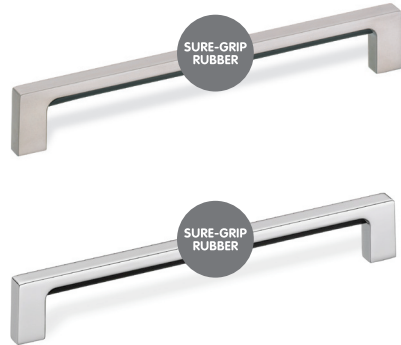

Schwinn Item 2517 Handle

Material: Zamak/ Rubber

Environmental Information:

1. Fully Recyclable
   - Meets RoHS Standards
2. ADA Compliant: Yes

207 x 10 x 32 mm

C/C 192 mm; M4 Thread

Matte Chrome/ Black Rubber $20.00

Order Nr. 59019

Polished Chrome/ Black Rubber $22.00

Order Nr. 59107