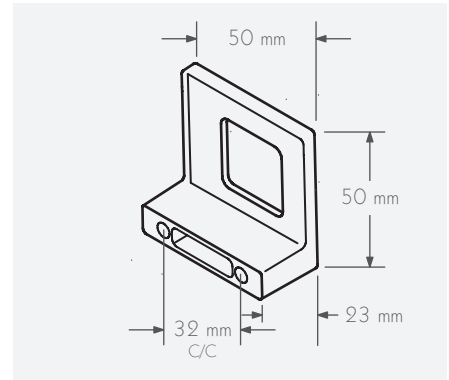

Schwinn Item Z167 Pull/Hook

Material: Zamak

Environmental Information:

1. Fully Recyclable
   - Meets RoHS Standards
2. ADA Compliant: No

50 x 50 x 23 mm

C/C 32 mm; M4 Thread

Polished Chrome $14.00

Order Nr. 59162

Satin Nickel $12.00

Order Nr. 59129