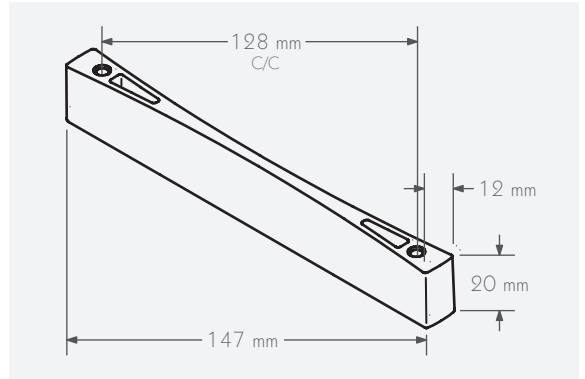

Schwinn Item Z011 Handle

Material: Zamak
Environmental Information:
- Fully Recyclable
- Meets RoHS Standards
ADA Compliant: Yes

249 x 10 x 29 mm
C/C 160 + 224; M4 Thread

Satin Nickel	$28.00
Order Nr. 59030	
Matte Chrome	$28.00
Order Nr. 59031	

Schwinn Item Z114 Pull

Material: Zamak
Environmental Information:
- Fully Recyclable
- Meets RoHS Standards
ADA Compliant: No

147 x 12 x 20 mm
C/C 128 mm; M4 Thread

Polished Chrome	$20.00
Order Nr. 59110	
Satin Nickel	$19.00
Order Nr. 59111	

Schwinn Item Z037 Pull

Material: Zamak
Environmental Information:
- Fully Recyclable
- Meets RoHS Standards
ADA Compliant: No

223 x 18 x 25 mm
C/C 192 mm; M4 Thread

Polished Chrome	$34.00
Order Nr. 59010	
Satin Nickel	$32.00
Order Nr. 59112