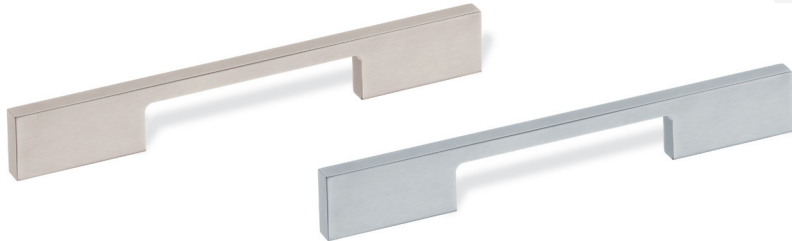

### Schwinn Item 2334/128 Handle

138 x 10 x 30 mm

C/C 128 mm; Thread M4

Satin Nickel \$17.00

Order Nr. 51747

Satin Nickel Performance Finish \$18.00

Order Nr. 59046

Polished Chrome \$23.00

### Schwinn Item Z082 Handle

Material: Zamak

Environmental Information:

- Fully Recyclable
  - Meets RoHS Standards
- ADA Compliant: Yes

191 x 20 x 27 mm

C/C 160 mm; M4 Thread

Satin Nickel \$20.00

Order Nr. 53181

### Schwinn Item Z011 Handle

Material: Zamak  
 Environmental Information:  
 - Fully Recyclable  
 - Meets RoHS Standards  
 ADA Compliant: Yes

249 x 10 x 29 mm  
 C/C 160 + 224; M4 Thread

Satin Nickel	\$28.00
Order Nr. 59030	
Matte Chrome	\$28.00
Order Nr. 59031	