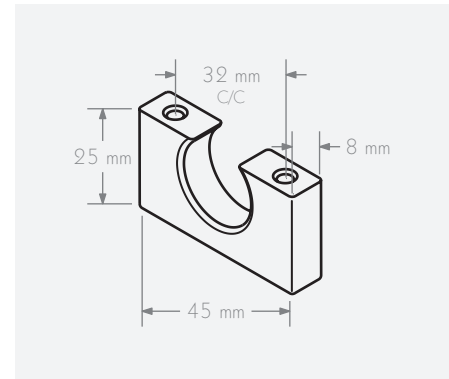

Schwinn Item 2398 Knob

Material: Zamak

Environmental Information:

- Fully Recyclable
- Meets RoHS Standards
- ADA Compliant: No

45 x 8 x 25 mm

C/C 32 mm; M4 Thread

Satin Nickel $11.00

Order Nr. 59000

Polished Chrome $12.00

Order Nr. 59065