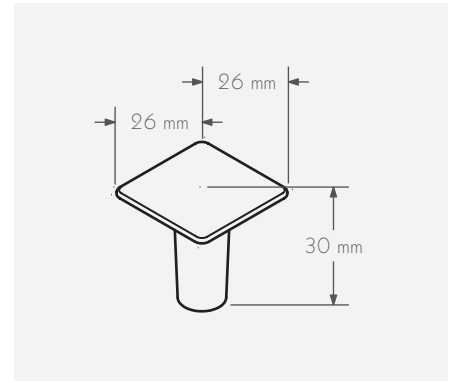

Schwinn Item 2607 Knob

Material: Zamak
Environmental Information:
- Fully Recyclable
- Meets RoHS Standards
ADA Compliant: No

26 x 26 x 30 mm
C/C N/A; M4 Thread

Satin Nickel	$10.00
Order Nr. 52555	
Matte Chrome	$10.00
Order Nr. 52556	
Polished Chrome	$11.00
Order Nr. 59078	
Polished Nickel	$11.00
Order Nr. 59079	
Matte Gold	$11.00
Order Nr. 59343	
Matte Black	$10.00
Order Nr. 59344