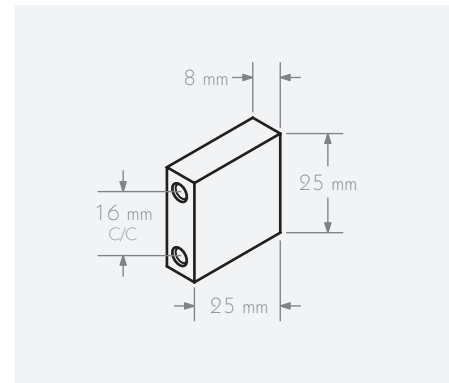

Satin Nickel \$9.00

Order Nr. 51182

Schwinn Item 2398 Knob

Material: Zamak

Environmental Information:

- Fully Recyclable
- Meets RoHS Standards
- ADA Compliant: No

45 x 8 x 25 mm

C/C 32 mm; M4 Thread