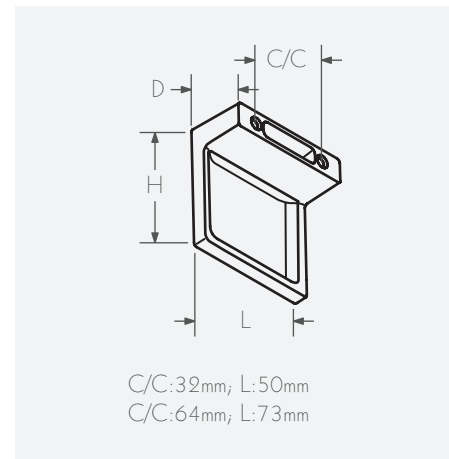

Schwinn 2935 Series

Material: Zamak

Environmental Information:

1. Fully Recyclable
   - Meets RoHS Standards
2. ADA Compliant: No

Schwinn Item 2935/32 Pull

50 x 50 x 24 mm

C/C 32 mm; M4 Thread

Polished Chrome $14.00

Order Nr. 52901

Matte Gold $26.00

Order Nr. 59338

Schwinn Item 2935/64 Pull

73 x 73 x 25 mm

C/C 64 mm; M4 Thread

Polished Chrome $24.00

Order Nr. 52898

Matte Gold $26.00

Order Nr. 59339