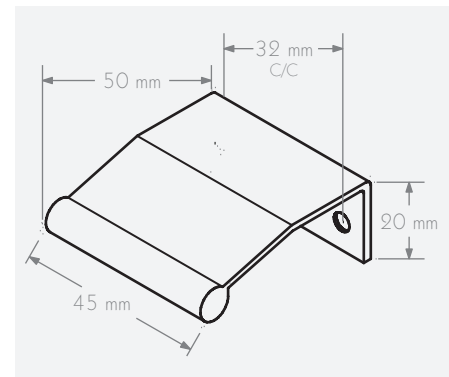

Schwinn Item 2361 Tab Pull

Material: Zamak

Environmental Information:

- Fully Recyclable
- Meets RoHS Standards
- ADA Compliant: No

45 x 20 x 50 mm

C/C 32 mm; #6 Wood Screw

Satin Nickel $10.00

Order Nr. 51396

Polished Chrome $10.00

Order Nr. 51395

Matte Chrome $10.00

Order Nr. 51407

Matte Gold $10.00

Order Nr. 59335

Matte Black $10.00

Order Nr. 59336