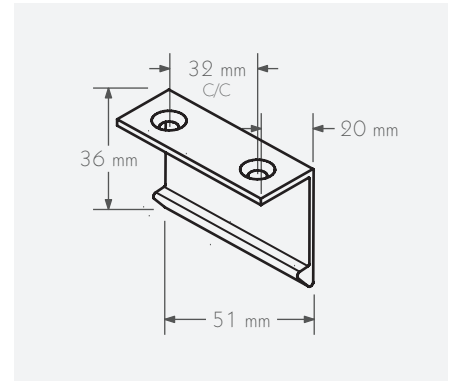

Schwinn Item 3793 Tab Pull

Material: Aluminum
Environmental Information:
- Fully Recyclable
- Meets RoHS Standards
ADA Compliant: No

51 x 20 x 36 mm
C/C 32 mm; #6 Wood Screw

Satin Nickel	$7.00
Order Nr. 59068	
Polished Chrome	$7.00
Order Nr. 59069	
Matte Chrome	$7.00
Order Nr. 59070	
Polished Nickel	$7.00
Order Nr. 59071	
Matte Gold	$9.00
Order Nr. 59337	
Matte Black	$7.00
Order Nr. 59340