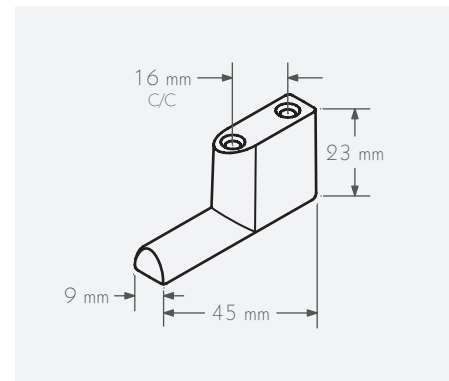

Schwinn Item 2971 Knob/Hook

Material: Zamak

Environmental Information:

1. Fully Recyclable
   - Meets RoHS Standards
2. ADA Compliant: No

45 x 9 x 23 mm

C/C 16 mm; M4 Thread

Satin Nickel $11.00

Order Nr. 59001

Polished Chrome $13.00

Order Nr. 53026