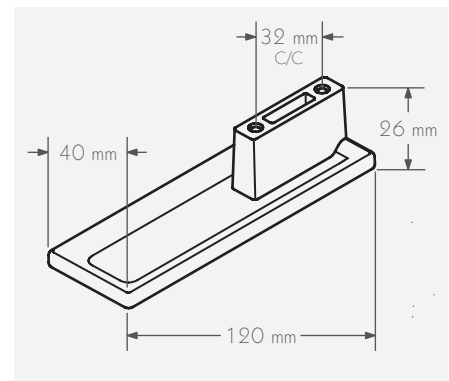

Schwinn Item Z005 Pull

Material: Zamak
 Environmental Information:
 - Fully Recyclable
 - Meets RoHS Standards
 ADA Compliant: No

120 x 40 x 26 mm
 C/C 32 mm; M4 Thread

Polished Chrome	\$26.00
Order Nr. 53296	
Satin Nickel	\$24.00
Order Nr. 59072	
Dark Nickel	\$26.00
Order Nr. 59073	