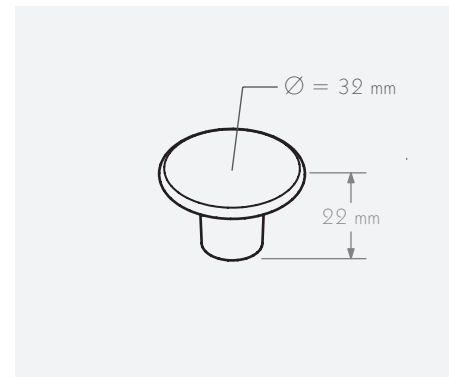

Schwinn Item 2022 Knob

Material: Zamak

Environmental Information:

1. Fully Recyclable
   - Meets RoHS Standards
2. ADA Compliant: No

32 Diameter x 22 mm

C/C N/A; M4 Thread

Satin Nickel $10.00

Order Nr. 50700

Polished Chrome $11.00

Order Nr. 50701

Dark Nickel $11.00

Order Nr. 59074

Matte Gold $11.00

Order Nr. 59341

Matte Black $10.00

Order Nr. 59342