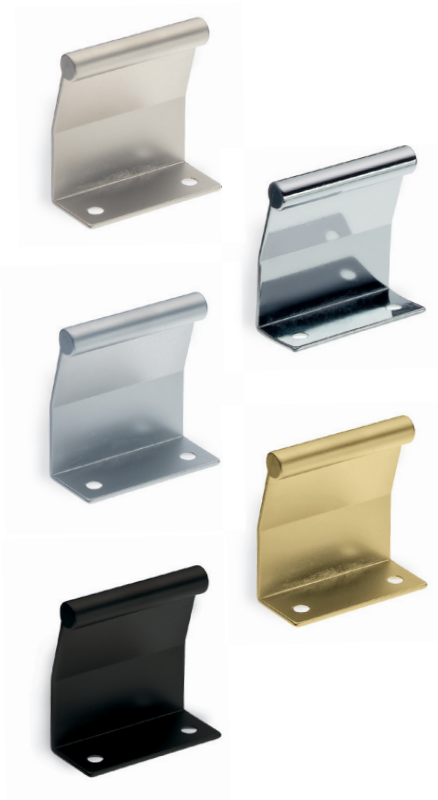

Satin Nickel \$9.00

Order Nr. 51182

Schwinn Item 2398 Knob

Material: Zamak

Environmental Information:

- Fully Recyclable
- Meets RoHS Standards
- ADA Compliant: No

45 x 8 x 25 mm

C/C 32 mm; M4 Thread

Satin Nickel \$11.00

Order Nr. 59000

Polished Chrome \$12.00

Order Nr. 59065

Schwinn Item 2361 Tab Pull

Material: Zamak

Environmental Information:

- Fully Recyclable
- Meets RoHS Standards
- ADA Compliant: No

45 x 20 x 50 mm

C/C 32 mm; #6 Wood Screw

Satin Nickel \$10.00

Order Nr. 51396

Polished Chrome \$10.00

Order Nr. 51395

Matte Chrome \$10.00

Order Nr. 51407

Matte Gold \$10.00

Order Nr. 59335

Matte Black \$10.00

Order Nr. 59336

Schwinn Item 3793 Tab Pull

Material: Aluminum
 Environmental Information:
 - Fully Recyclable
 - Meets RoHS Standards
 ADA Compliant: No