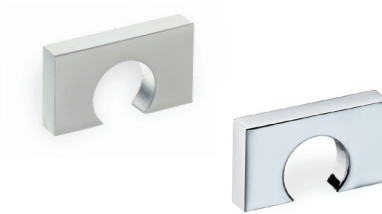

Schwinn Item 2266 Knob

Material: Zamak

Environmental Information:

- Fully Recyclable
- Meets RoHS Standards
- ADA Compliant: No

25 x 8 x 25 mm

C/C 16 mm; M4 Thread

Polished Chrome \$10.00

Order Nr. 51183

Satin Nickel \$9.00

Order Nr. 51182

Schwinn Item 2398 Knob

Material: Zamak

Environmental Information:

- Fully Recyclable
- Meets RoHS Standards
- ADA Compliant: No

45 x 8 x 25 mm

C/C 32 mm; M4 Thread

Satin Nickel \$11.00

Order Nr. 59000

Polished Chrome \$12.00

Order Nr. 59065

Schwinn Item 2361 Tab Pull

Material: Zamak

Environmental Information:

- Fully Recyclable
- Meets RoHS Standards
- ADA Compliant: No

Matte Gold \$10.00

Order Nr. 59335

Matte Black \$10.00

Order Nr. 59336

Schwinn Item 3793 Tab Pull

Material: Aluminum
 Environmental Information:
 - Fully Recyclable
 - Meets RoHS Standards
 ADA Compliant: No