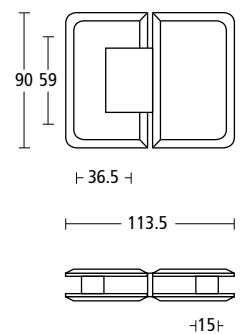

5701
Screen to door (180°) shower hinge.
Finish: PC