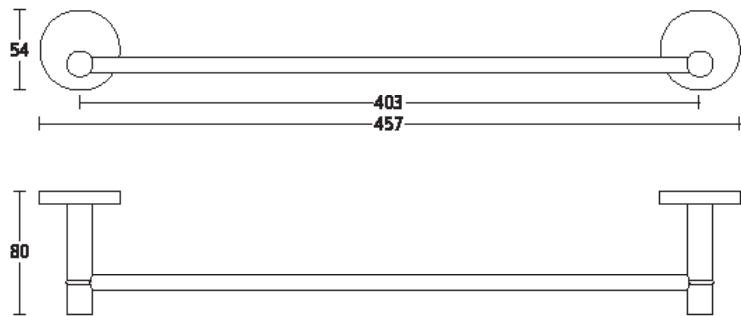

5585
Illuminated mirror.
Finish: PC

bathroom collection

5604

Single towel rail.

Finish: PC

5606

As above but with 610mm centres.

Finish: PC

5614
Double towel rail.
Finish: PC

5616
As above but with 610mm centres.
Finish: PC

5620
Robe hook.
Finish: PC

5625
Towel hook.
Finish: PC

bathroom collection

5630
Towel ring.
Finish: PC

5640
Towel rack.
Finish: PC