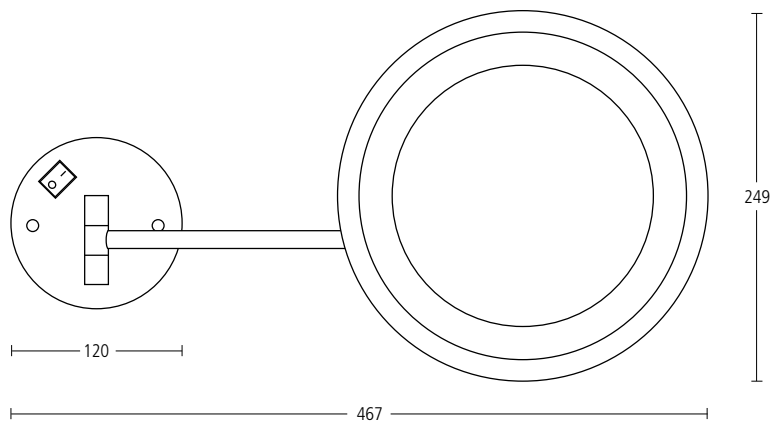

5585
Illuminated mirror.
Finish: PC

bathroom collection

5604

Single towel rail.

Finish: PC

5606

As above but with 610mm centres.

Finish: PC

5614
Double towel rail.
Finish: PC

5616
As above but with 610mm centres.
Finish: PC

5620
Robe hook.
Finish: PC

5625
Towel hook.
Finish: PC

bathroom collection

5630
Towel ring.
Finish: PC

5640
Towel rack.
Finish: PC