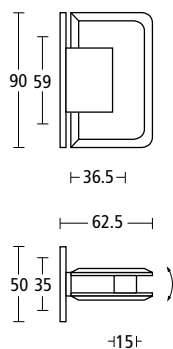

5700
Screen to wall shower hinge.
Finish: PC