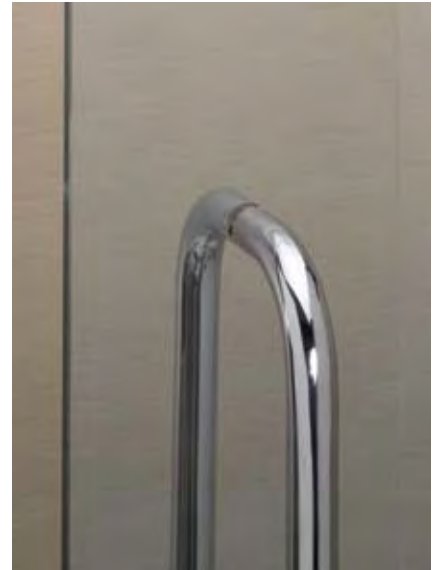

5585
Illuminated mirror.
Finish: PC

bathroom collection

5604

Single towel rail.

Finish: PC

5606

As above but with 610mm centres.

Finish: PC

bathroom collection

5650
Cranked bath grabrail.
Finish: PC

5655
Cranked bath grabrail with toiletries rack.
Finish: PC

5660
Bath grabrail.
Finish: PC

bathroom collection

5700
Screen to wall shower hinge.
Finish: PC

5701
Screen to door (180°) shower hinge.
Finish: PC

5702
Screen to screen (90°) shower hinge.
Finish: PC

5710
Shower door knob.
Finish: PC

5715
Shower door combined knob and horizontal towel rail.
Finish: PC

5720
Shower door knob.
Finish: PC

5725
Shower door combined knob and horizontal towel rail.
Finish: PC

5730
Shower door pull.
Finish: PC

5735
Shower door combined pull and horizontal towel rail.
Finish: PC