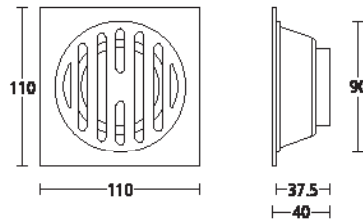

5755
Shower drainage plate.
Finish: PC