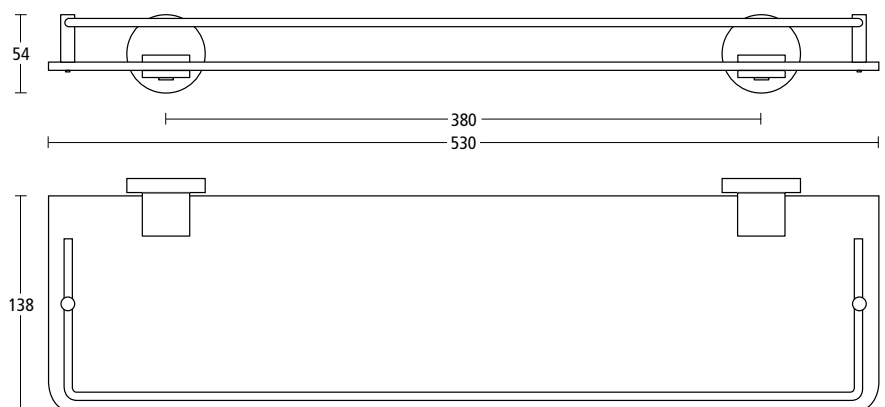

bathroom collection

5540
Soap dish.
Finish: PC

5550
Liquid soap dispenser.
Finish: PC

5560
Tumbler holder.
Finish: PC

5570
Glass shelf.
Finish: PC

5575
Glass shelf with rail.
Finish: PC

bathroom collection

5580
Mirror.
Finish: PC

5585
Illuminated mirror.
Finish: PC

bathroom collection

5604

Single towel rail.

Finish: PC

5606

As above but with 610mm centres.

Finish: PC