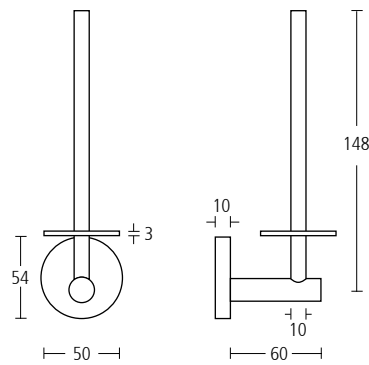

5520
Spare toilet roll holder.
Finish: PC