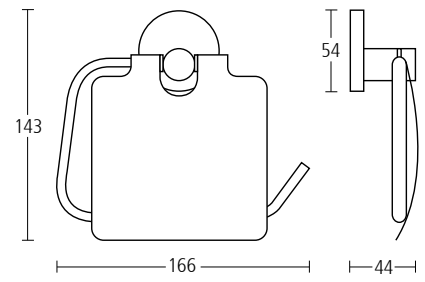

5505
Toilet roll holder with cover.
Finish: PC