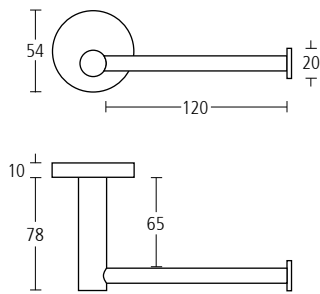

5510
Toilet roll holder.
Finish: PC