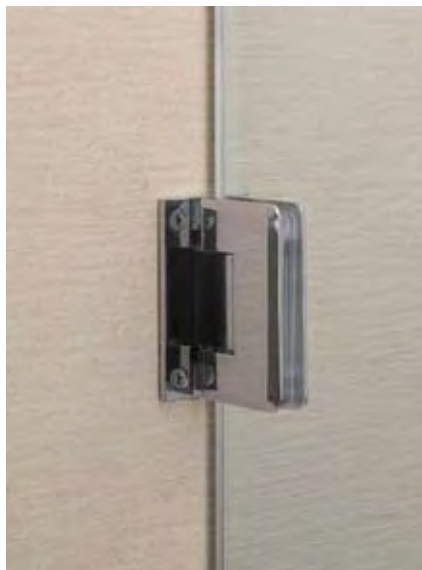

5585
Illuminated mirror.
Finish: PC

bathroom collection

5604

Single towel rail.

Finish: PC

5606

As above but with 610mm centres.

Finish: PC

5614
Double towel rail.
Finish: PC

5616
As above but with 610mm centres.
Finish: PC

5620
Robe hook.
Finish: PC

5625
Towel hook.
Finish: PC

bathroom collection

5630
Towel ring.
Finish: PC

5640
Towel rack.
Finish: PC

bathroom collection

5650
Cranked bath grabrail.
Finish: PC

5655
Cranked bath grabrail with toiletries rack.
Finish: PC

5660
Bath grabrail.
Finish: PC

bathroom collection

5700
Screen to wall shower hinge.
Finish: PC

5701
Screen to door (180°) shower hinge.
Finish: PC

5702
Screen to screen (90°) shower hinge.
Finish: PC

5710
Shower door knob.
Finish: PC

5715
Shower door combined knob and horizontal towel rail.
Finish: PC