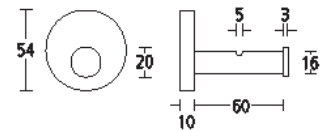

5614
Double towel rail.
Finish: PC

5616
As above but with 610mm centres.
Finish: PC

5620
Robe hook.
Finish: PC

5625
Towel hook.
Finish: PC

bathroom collection

5630
Towel ring.
Finish: PC

5640
Towel rack.
Finish: PC