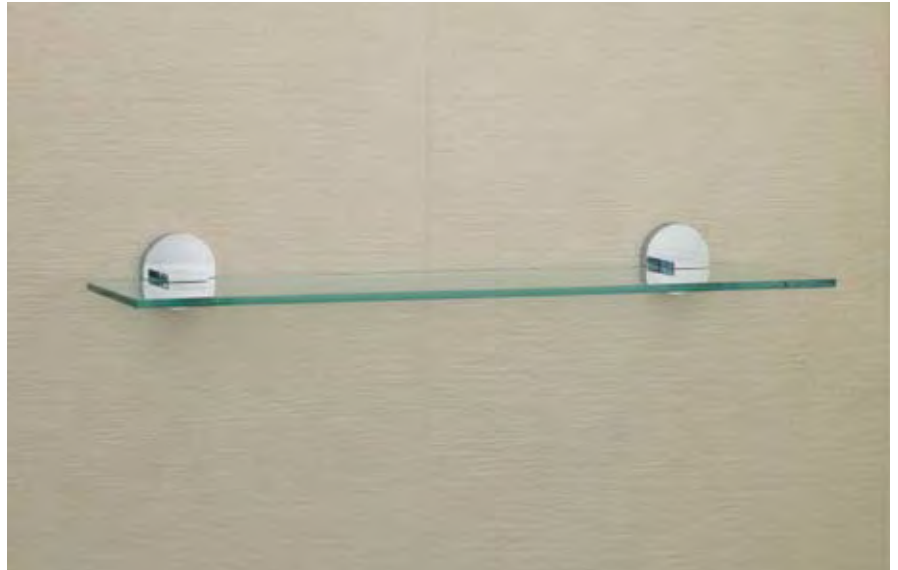

bathroom collection

bathroom collection

5500
Toilet roll holder.
Finish: PC

5505
Toilet roll holder with cover.
Finish: PC

5510
Toilet roll holder.
Finish: PC

5520
Spare toilet roll holder.
Finish: PC

5530
Toilet brush holder with brush.
Finish: PC

bathroom collection

5540
Soap dish.
Finish: PC

5550
Liquid soap dispenser.
Finish: PC

5560
Tumbler holder.
Finish: PC

5570
Glass shelf.
Finish: PC

5575
Glass shelf with rail.
Finish: PC

bathroom collection

5580
Mirror.
Finish: PC

5585
Illuminated mirror.
Finish: PC

bathroom collection

5604

Single towel rail.

Finish: PC

5606

As above but with 610mm centres.

Finish: PC

5614
Double towel rail.
Finish: PC

5616
As above but with 610mm centres.
Finish: PC

5620
Robe hook.
Finish: PC

5625
Towel hook.
Finish: PC

bathroom collection

5630
Towel ring.
Finish: PC

5640
Towel rack.
Finish: PC