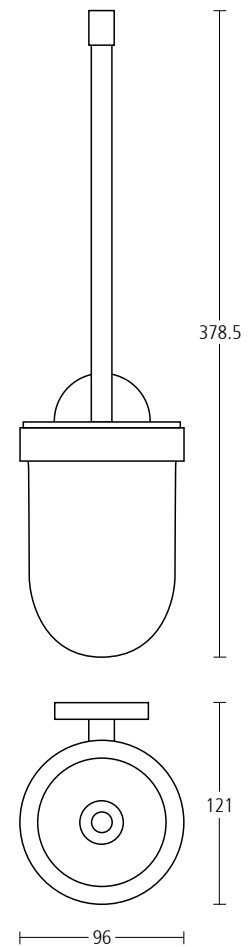

bathroom collection

bathroom collection

5500
Toilet roll holder.
Finish: PC

5505
Toilet roll holder with cover.
Finish: PC

5510
Toilet roll holder.
Finish: PC

5520
Spare toilet roll holder.
Finish: PC

5530
Toilet brush holder with brush.
Finish: PC

bathroom collection

5540
Soap dish.
Finish: PC

5550
Liquid soap dispenser.
Finish: PC

5560
Tumbler holder.
Finish: PC

5570
Glass shelf.
Finish: PC

5575
Glass shelf with rail.
Finish: PC

bathroom collection

5580
Mirror.
Finish: PC

5585
Illuminated mirror.
Finish: PC

bathroom collection

5604

Single towel rail.

Finish: PC

5606

As above but with 610mm centres.

Finish: PC

5720
Shower door knob.
Finish: PC

5725
Shower door combined knob and horizontal towel rail.
Finish: PC

5730
Shower door pull.
Finish: PC

5735
Shower door combined pull and horizontal towel rail.
Finish: PC