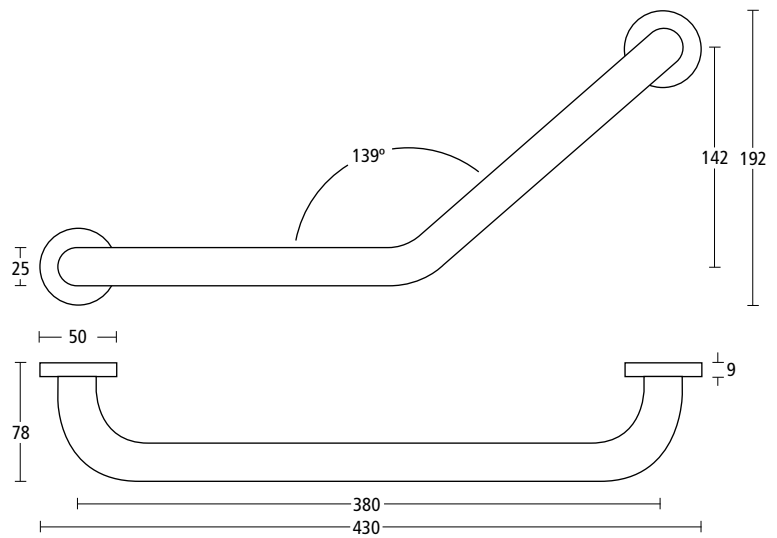

5650
Cranked bath grabrail.
Finish: PC