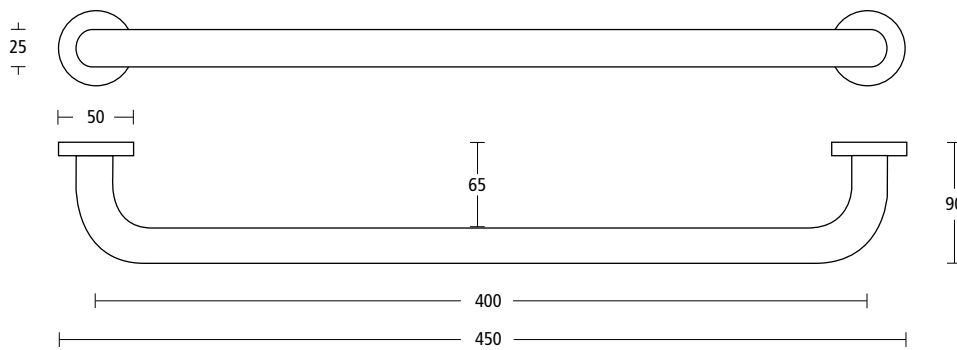

5614
Double towel rail.
Finish: PC

5616
As above but with 610mm centres.
Finish: PC

5620
Robe hook.
Finish: PC

5625
Towel hook.
Finish: PC

bathroom collection

5630
Towel ring.
Finish: PC

5640
Towel rack.
Finish: PC

bathroom collection

5650
Cranked bath grabrail.
Finish: PC

5655
Cranked bath grabrail with toiletries rack.
Finish: PC

5660
Bath grabrail.
Finish: PC

bathroom collection

5700
Screen to wall shower hinge.
Finish: PC

5701
Screen to door (180°) shower hinge.
Finish: PC

5702
Screen to screen (90°) shower hinge.
Finish: PC

5710
Shower door knob.
Finish: PC

5715
Shower door combined knob and horizontal towel rail.
Finish: PC