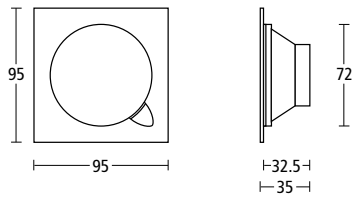

bathroom collection

5740

Large corner rack.

Finish: PC

5745

Small corner rack.

Finish: PC

5750
Shower drainage plate.
Finish: PC