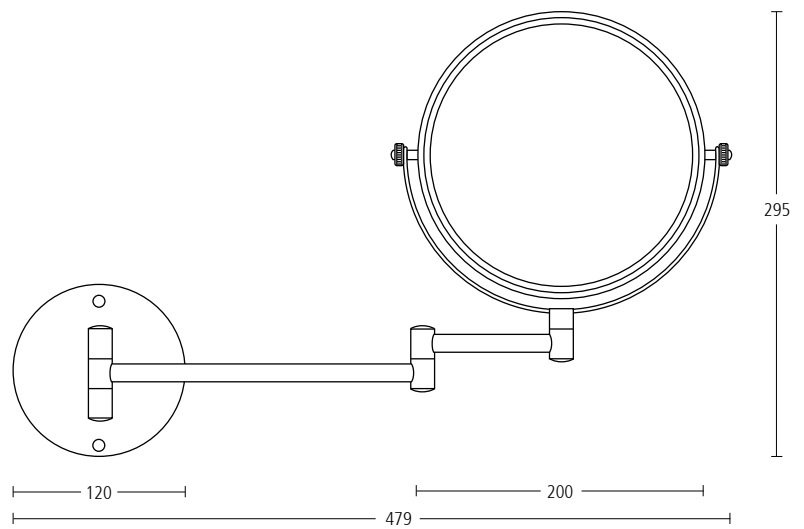

bathroom collection

bathroom collection

5500
Toilet roll holder.
Finish: PC

5505
Toilet roll holder with cover.
Finish: PC

5510
Toilet roll holder.
Finish: PC

5520
Spare toilet roll holder.
Finish: PC

5530
Toilet brush holder with brush.
Finish: PC

bathroom collection

5540
Soap dish.
Finish: PC

5550
Liquid soap dispenser.
Finish: PC

5560
Tumbler holder.
Finish: PC

5570
Glass shelf.
Finish: PC

5575
Glass shelf with rail.
Finish: PC

bathroom collection

5580
Mirror.
Finish: PC

5585
Illuminated mirror.
Finish: PC

bathroom collection

5604

Single towel rail.

Finish: PC

5606

As above but with 610mm centres.

Finish: PC

5614
Double towel rail.
Finish: PC

5616
As above but with 610mm centres.
Finish: PC

5620
Robe hook.
Finish: PC

5625
Towel hook.
Finish: PC

bathroom collection

5630
Towel ring.
Finish: PC

5640
Towel rack.
Finish: PC