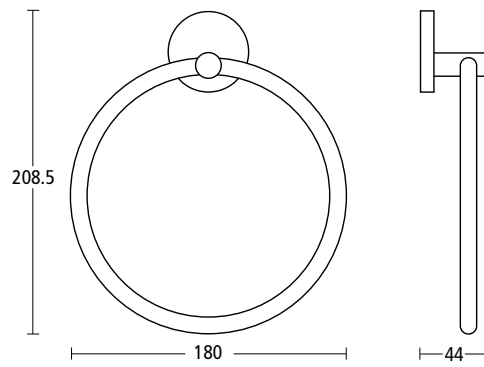

5585
Illuminated mirror.
Finish: PC

bathroom collection

5604

Single towel rail.

Finish: PC

5606

As above but with 610mm centres.

Finish: PC

5614
Double towel rail.
Finish: PC

5616
As above but with 610mm centres.
Finish: PC

5620
Robe hook.
Finish: PC

5625
Towel hook.
Finish: PC

bathroom collection

5630
Towel ring.
Finish: PC

5640
Towel rack.
Finish: PC