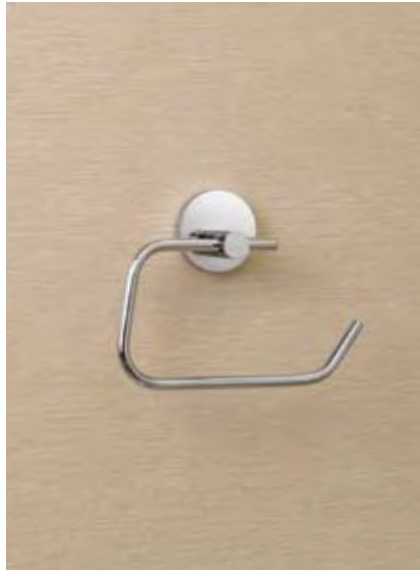

bathroom collection

bathroom collection

5500
Toilet roll holder.
Finish: PC

5505
Toilet roll holder with cover.
Finish: PC

5510
Toilet roll holder.
Finish: PC

5520
Spare toilet roll holder.
Finish: PC

5530
Toilet brush holder with brush.
Finish: PC

bathroom collection

5540
Soap dish.
Finish: PC

5550
Liquid soap dispenser.
Finish: PC

5560
Tumbler holder.
Finish: PC

5570
Glass shelf.
Finish: PC

5575
Glass shelf with rail.
Finish: PC

bathroom collection

5580
Mirror.
Finish: PC

5585
Illuminated mirror.
Finish: PC

bathroom collection

5604

Single towel rail.

Finish: PC

5606

As above but with 610mm centres.

Finish: PC

5614
Double towel rail.
Finish: PC

5616
As above but with 610mm centres.
Finish: PC

5620
Robe hook.
Finish: PC

5625
Towel hook.
Finish: PC

bathroom collection

5630
Towel ring.
Finish: PC

5640
Towel rack.
Finish: PC