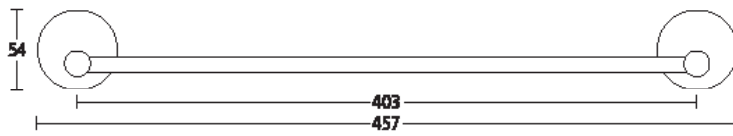

5614
Double towel rail.
Finish: PC

5616
As above but with 610mm centres.
Finish: PC

5620
Robe hook.
Finish: PC

5625
Towel hook.
Finish: PC

bathroom collection

5630
Towel ring.
Finish: PC

5640
Towel rack.
Finish: PC