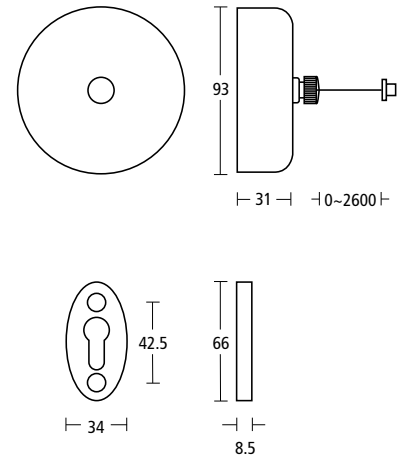

5760
Retractable clothes line.
Finish: PC