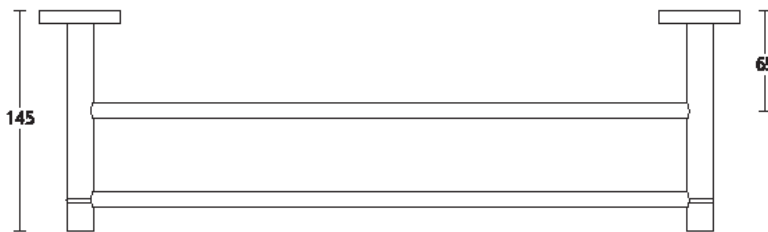

5616
As above but with 610mm centres.
Finish: PC