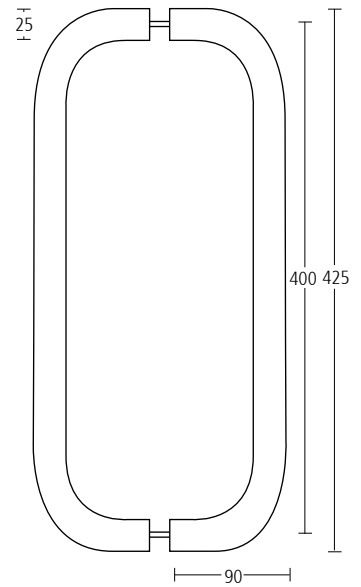

5614
Double towel rail.
Finish: PC

5616
As above but with 610mm centres.
Finish: PC

5620
Robe hook.
Finish: PC

5625
Towel hook.
Finish: PC

bathroom collection

5630
Towel ring.
Finish: PC

5640
Towel rack.
Finish: PC

5701
Screen to door (180°) shower hinge.
Finish: PC

5702
Screen to screen (90°) shower hinge.
Finish: PC

5710
Shower door knob.
Finish: PC

5715
Shower door combined knob and horizontal towel rail.
Finish: PC

5720
Shower door knob.
Finish: PC

5725
Shower door combined knob and horizontal towel rail.
Finish: PC

5730
Shower door pull.
Finish: PC

5735
Shower door combined pull and horizontal towel rail.
Finish: PC