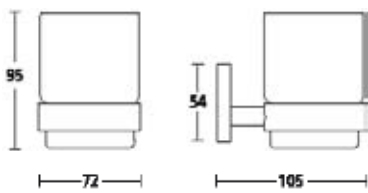

5560
Tumbler holder.
Finish: PC