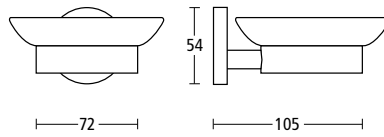

5540
Soap dish.
Finish: PC