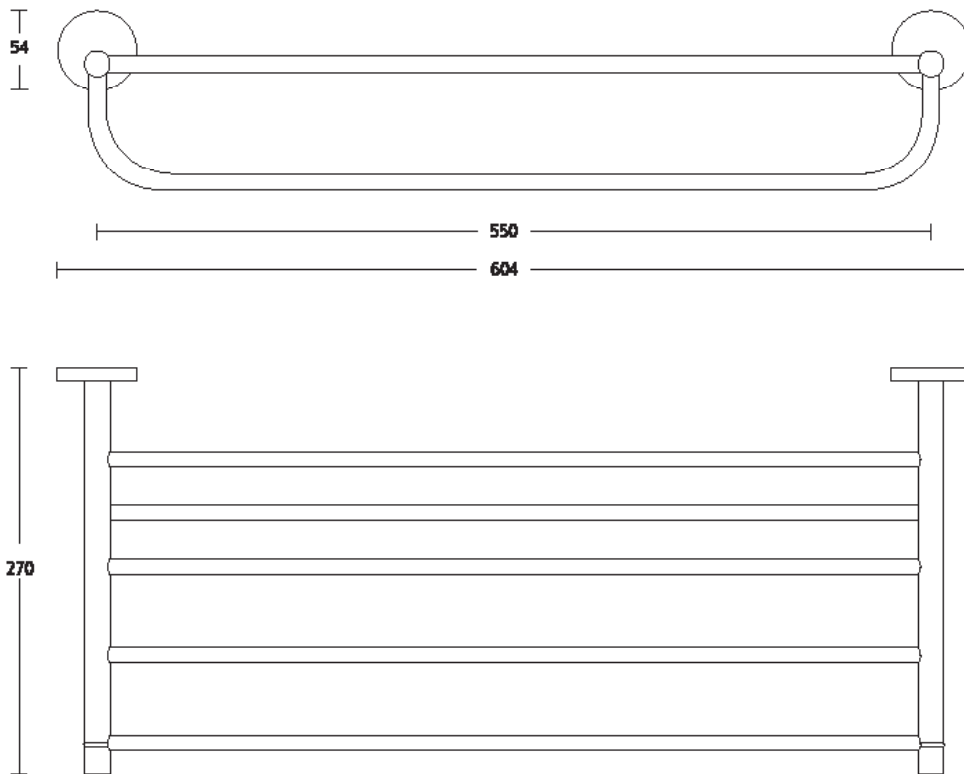

5585
Illuminated mirror.
Finish: PC

bathroom collection

5604

Single towel rail.

Finish: PC

5606

As above but with 610mm centres.

Finish: PC

5614
Double towel rail.
Finish: PC

5616
As above but with 610mm centres.
Finish: PC

5620
Robe hook.
Finish: PC

5625
Towel hook.
Finish: PC

bathroom collection

5630
Towel ring.
Finish: PC

5640
Towel rack.
Finish: PC