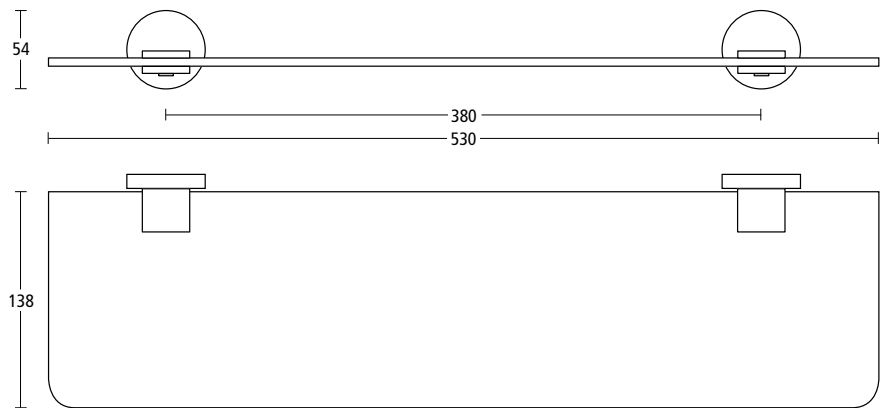

bathroom collection

5540
Soap dish.
Finish: PC

5550
Liquid soap dispenser.
Finish: PC

5560
Tumbler holder.
Finish: PC

5570
Glass shelf.
Finish: PC

5575
Glass shelf with rail.
Finish: PC

bathroom collection

5580
Mirror.
Finish: PC

5585
Illuminated mirror.
Finish: PC

bathroom collection

5604

Single towel rail.

Finish: PC

5606

As above but with 610mm centres.

Finish: PC