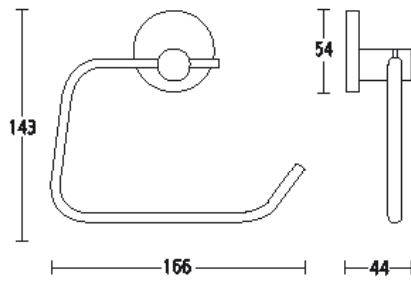

5500
Toilet roll holder.
Finish: PC