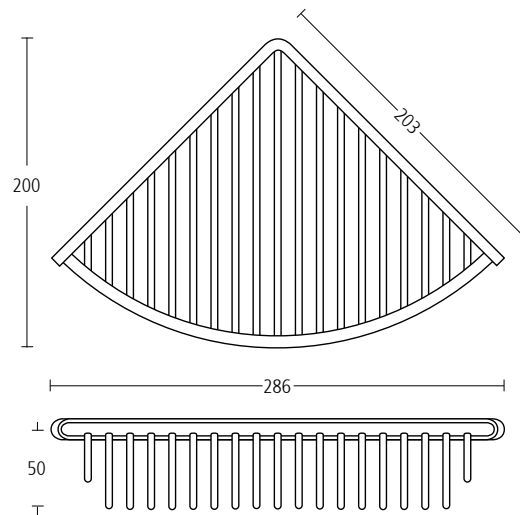

bathroom collection

5740

Large corner rack.

Finish: PC

5745

Small corner rack.

Finish: PC