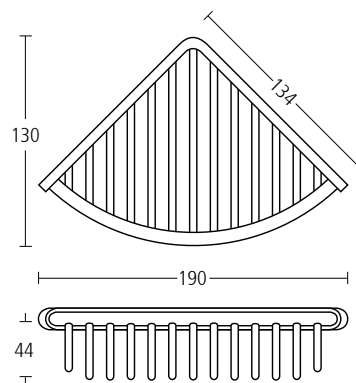

5614
Double towel rail.
Finish: PC

5616
As above but with 610mm centres.
Finish: PC

5620
Robe hook.
Finish: PC

5625
Towel hook.
Finish: PC

bathroom collection

5630
Towel ring.
Finish: PC

5640
Towel rack.
Finish: PC

5720
Shower door knob.
Finish: PC

5725
Shower door combined knob and horizontal towel rail.
Finish: PC

5730
Shower door pull.
Finish: PC

5735
Shower door combined pull and horizontal towel rail.
Finish: PC

bathroom collection

5740

Large corner rack.

Finish: PC

5745

Small corner rack.

Finish: PC

5750
Shower drainage plate.
Finish: PC