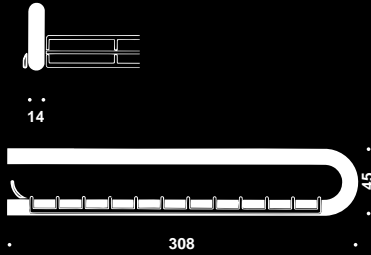

### Description

Ø25mm head, w/bush, Ø25x21mm

Ø25mm head, thread M5, Ø25x21mm

14.5610.02.101

W/thread M5, Ø10x17mm

14.3816.02.011

**Towel shelf Ø14mm**

### Description

W/White shelf Ø14mm, 308x500mm

W/Grey shelf Ø14mm, 308x500mm

W/Stainless steel shelf Ø14mm, 308x500mm