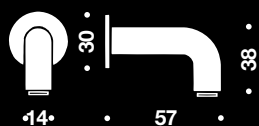

Soap holder

Description
Ø14mm w/magnet, 57x38mm

Item number
14.7044.02.008