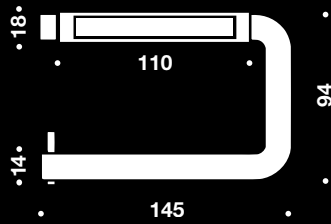

Toilet roll holder Ø14mm

Description

W/white bracket, 145x94mm

W/black bracket, 145x94mm

W/bead blasted stainless steel bracket, 145x94mm

W/brushed stainless steel bracket, 145x94mm

Stainless steel cover f/toilet roll holder

Item number

14.7055.02.140

14.7056.02.141

14.7056.02.242

14.7056.02.243

14.7056.02.250