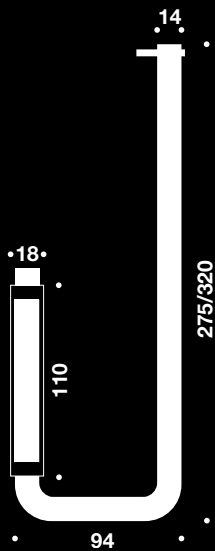

### Description

W/white bracket, 145x465mm

W/black bracket, 145x465mm

W/bead blasted stainless steel bracket, 145x465mm

W/brushed stainless steel bracket, 145x465mm

### Description

W/white bracket, 145x94mm

W/black bracket, 145x94mm

W/bead blasted stainless steel bracket, 145x94mm

W/brushed stainless steel bracket, 145x94mm

Stainless steel cover f/toilet roll holder

### Description

W/white bracket, 275x94mm

W/black bracket, 275x94mm

W/bead blasted stainless steel bracket, 275x94mm

W/brushed stainless steel bracket, 275x94mm

W/white bracket 320x94mm

W/black bracket 320x94mm