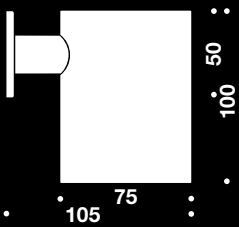

### Item number

14.7060.02.007

***Bottle opener and ashtray***

*Bottle opener and ashtray*

Description  
W/Ø50mm snap on cover rose

Item number  
14.7071.02.000

Description  
Turnable w/snap on cover rose Ø74mm, 100x105mm