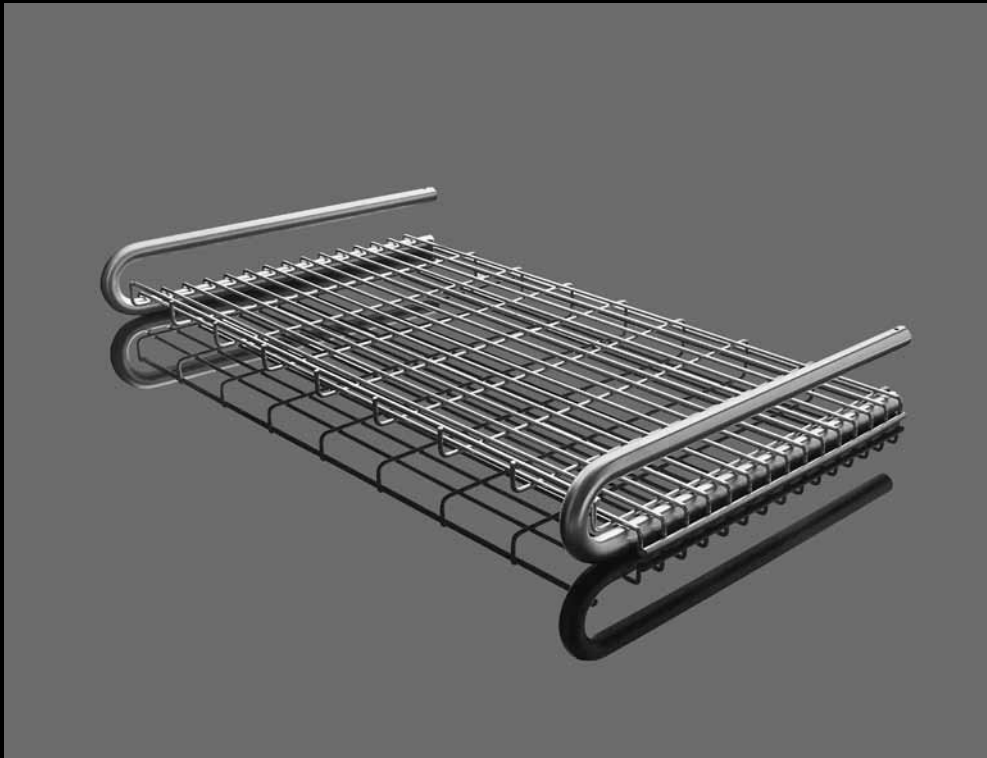

14.5610.02.101

W/thread M5, Ø10x17mm

14.3816.02.011

**Towel shelf Ø14mm**