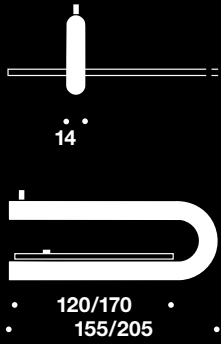

### Description

Ø25mm head, w/bush, Ø25x21mm

Ø25mm head, thread M5, Ø25x21mm

### Description

W/White shelf Ø14mm, 308x500mm

W/Grey shelf Ø14mm, 308x500mm

W/Stainless steel shelf Ø14mm, 308x500mm

### Item number

14.7024.02.500

14.7025.02.501

14.7026.02.506

***Mirror shelf***

### Description

Bracket Ø14x120mm

Bracket Ø14x170mm

Glass shelf 470x120mm, tempered glass

Glass shelf 630x120mm, tempered glass

Glass shelf 630x170mm, tempered glass