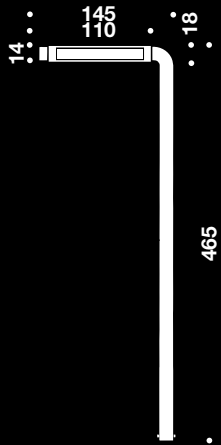

### Item number

14.7050.02.450

14.7052.02.450

***Swing towel rail Ø14mm***

### Description

W/white bracket, 145x465mm

W/black bracket, 145x465mm

W/bead blasted stainless steel bracket, 145x465mm

W/brushed stainless steel bracket, 145x465mm