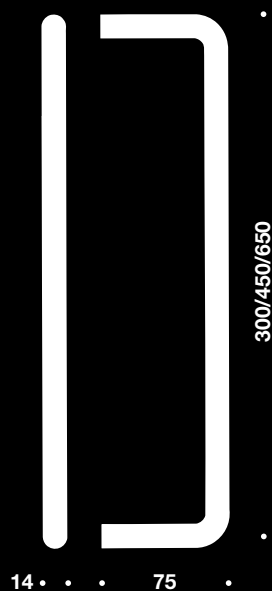

### Description

Ø14mm,76x116mm, w/o glass

Ø14mm,76x116mm, w/glass

Glass, frosted

Glass, transparent

### Description

Ø14x58mm, white

Ø14x58mm, black

### Item number

14.7043.02.003

14.7043.02.054

***Towel rail Ø14mm***

*Towel rail Ø14mm*

Description

- Bush 300mm
- Bush 450mm
- Bush 650mm

Item number