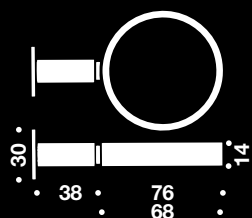

## Soap holder

Description  
Ø14mm w/magnet, 57x38mm

Item number  
14.7044.02.008

Description  
Ø14/48mm w/ring, 88mm

Item number  
14.7040.02.000

***Glass holder***

### Description

Ø14mm,76x116mm, w/o glass

Ø14mm,76x116mm, w/glass

Glass, frosted

Glass, transparent