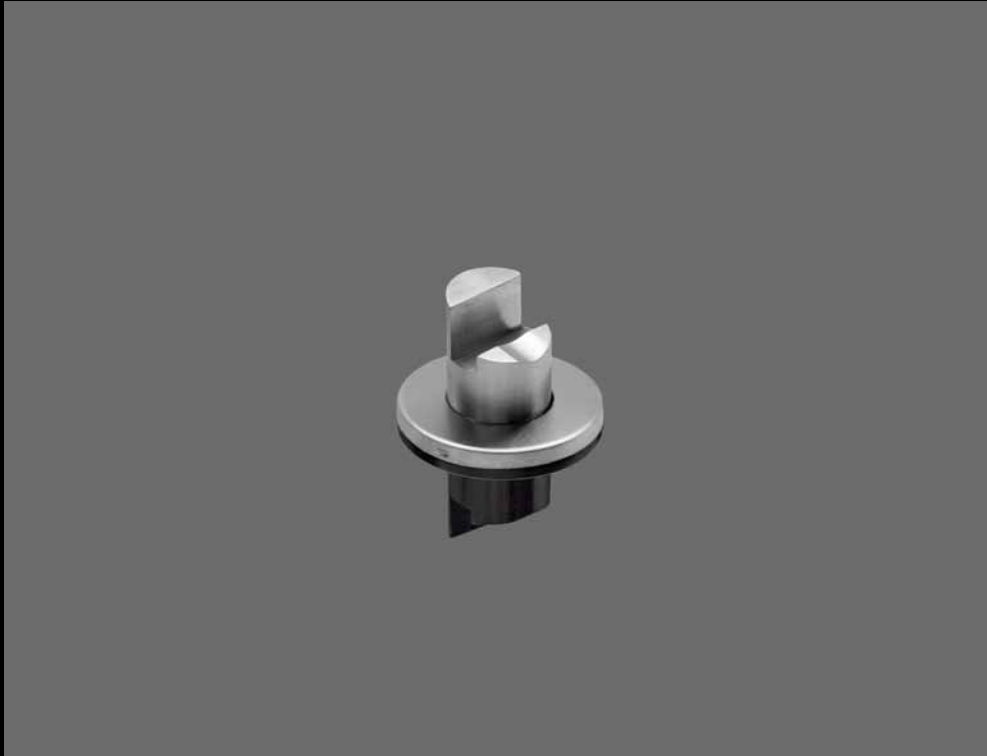

### Item number

14.7060.02.007

***Bottle opener and ashtray***

*Bottle opener and ashtray*

Description  
W/Ø50mm snap on cover rose

Item number  
14.7071.02.000

Description  
Turnable w/snap on cover rose Ø74mm, 100x105mm