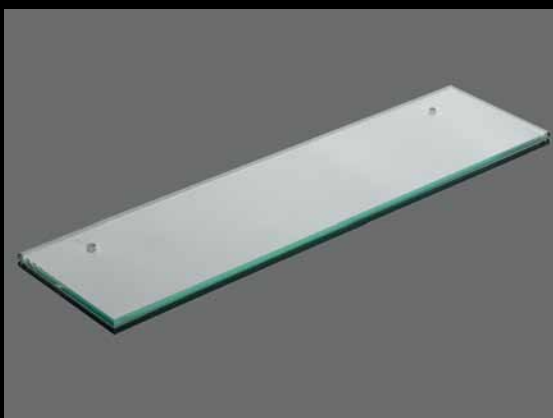

### Description

W/White shelf Ø14mm, 308x500mm

W/Grey shelf Ø14mm, 308x500mm

W/Stainless steel shelf Ø14mm, 308x500mm

## Mirror shelf