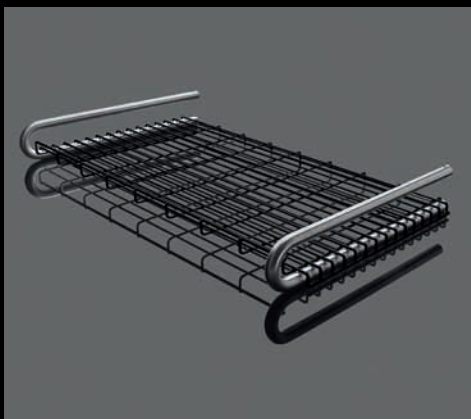

14.5610.02.101

W/thread M5, Ø10x17mm

14.3816.02.011

**Towel shelf Ø14mm**