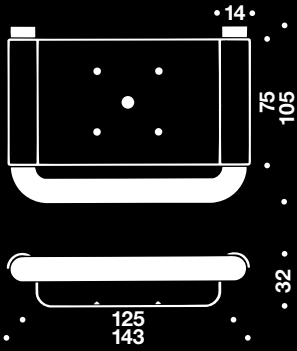

### Description

Ø25mm head, w/bush, Ø25x21mm

Ø25mm head, thread M5, Ø25x21mm

### Description

Ø14x25mm, w/bush

Screw f/deck bolt, 30mm

14.7020.92.303

Screw f/deck bolt, 40mm

14.7020.92.401

Screw f/deck bolt, 50mm

14.7020.92.508

***Soap dish***

### Description

W/white shelf Ø14mm, 144x34x105mm

W/grey shelf Ø14mm, 144x34x105mm

W/stainless steel shelf Ø14mm, 144x34x105mm, theft proof