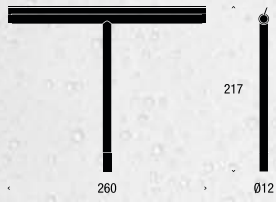

Gold: N1946-GO

---

Dimensions in mm:

Length 260 / Height 217 / Projection 12

---