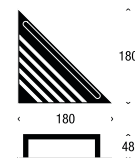

SHOWER SHELF 3, CORNER

Material: Stainless Steel

Brushed: N1941

Polished: O1941

Dimensions in mm:

Width 180 / Height 48 / Projection 180