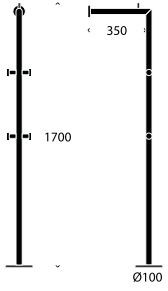

**Dimensions in mm:**

Bar Diameter Ø14 / Height 80 / Thickness 4

---

Dimensions in mm:

Projection feet 40 / Projection 100 / Height 228

---

Height 1700 / Width 626 / Diameter Ø310

---

Height 1700 / projection 350 / Diameter Ø100