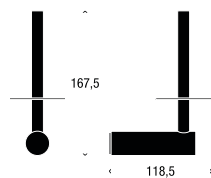

TOILET ROLL HOLDER 2

Copper: N1912-C
Gold: N1912-GO