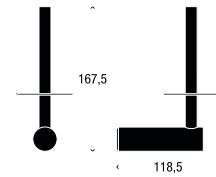

**Gold:** N1939-GO

---

**Dimensions in mm:**

Diameter Ø63 / Height 196 / Projection 100

---

## TOILET ROLL HOLDER 2

---

Material: Stainless Steel

---

Brushed: N1912  
Polished: O1912  
Copper: N1912-C  
Gold: N1912-GO

---

Dimensions in mm:  
Height 167,5 / Projection 118,5

---