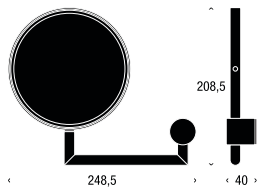

Dimensions in mm:

Diameter  $\varnothing$ 90 / Height 123 / Projection 139

---

## CUP

Material: Plastic

---

White: Q3040.063.45

---

Dimensions in mm:

Diameter  $\varnothing$ 63 / Height 123

---

Dimensions in mm:

Length 248,5 / Height 208,5 / Projection 40

---

Dimensions in mm:

Diameter Ø120 / Width 162 / Height 290

---