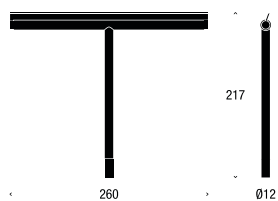

ORIGINAL COPPER AND MODERN GOLD

SHOWER WIPER

Copper: N1946-C
Gold: N1946-GO