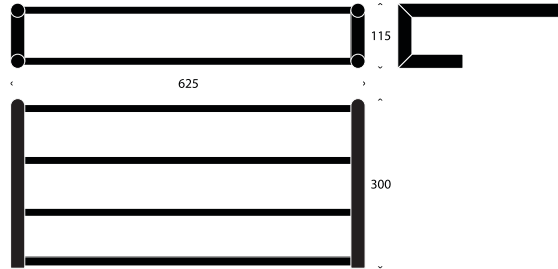

Dimensions in mm:

Height 115 / Projection 300 / Length 625

---