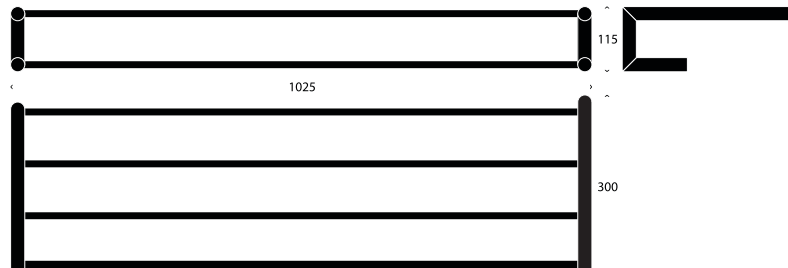

WARDROBE SHELF 2

1000MM

Material: Stainless Steel

Brushed: N1936-1

Polished: O1936-1

Dimensions in mm:

Height 115 / Projection 300 / Length 1025