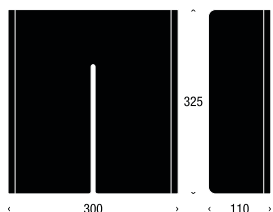

PAPER DISPENSER

Material: Stainless Steel

Brushed: N1944
Polished: O1944
Cobber: N1944-C
Gold: N1944-GO
Black: N1944-B
White: N1944-W

Dimensions in mm:
Length 300 / Height 325 / Projection 110