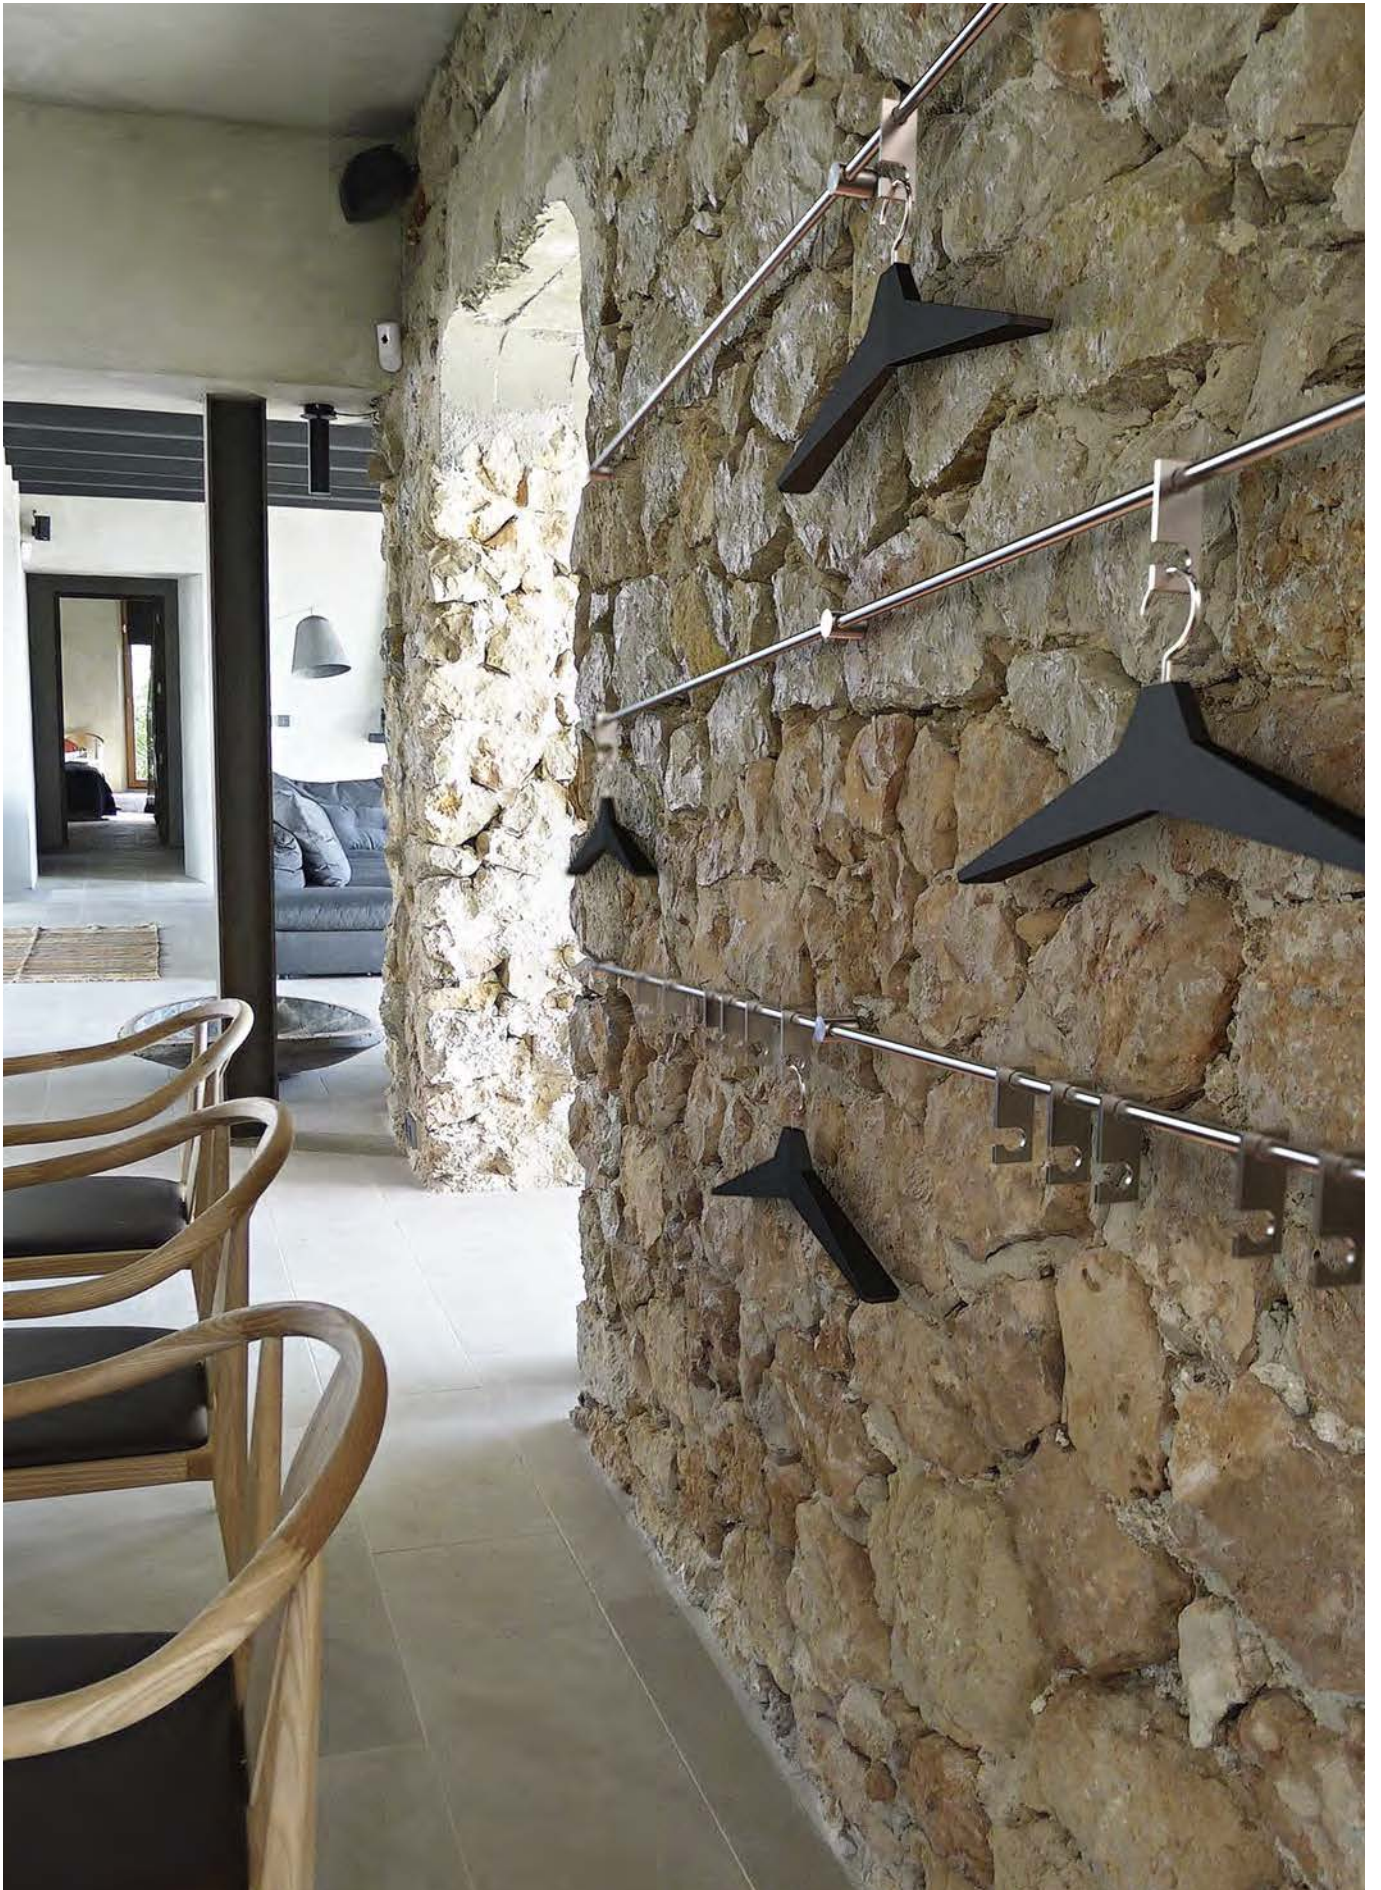

## SUPPORT FOR EXTENSION

---

Material: Stainless Steel

---

Brushed: N1917-3

Polished: O1917-3

---

Dimensions in mm:

Diameter Ø28 / Projection 40

DROBE

---