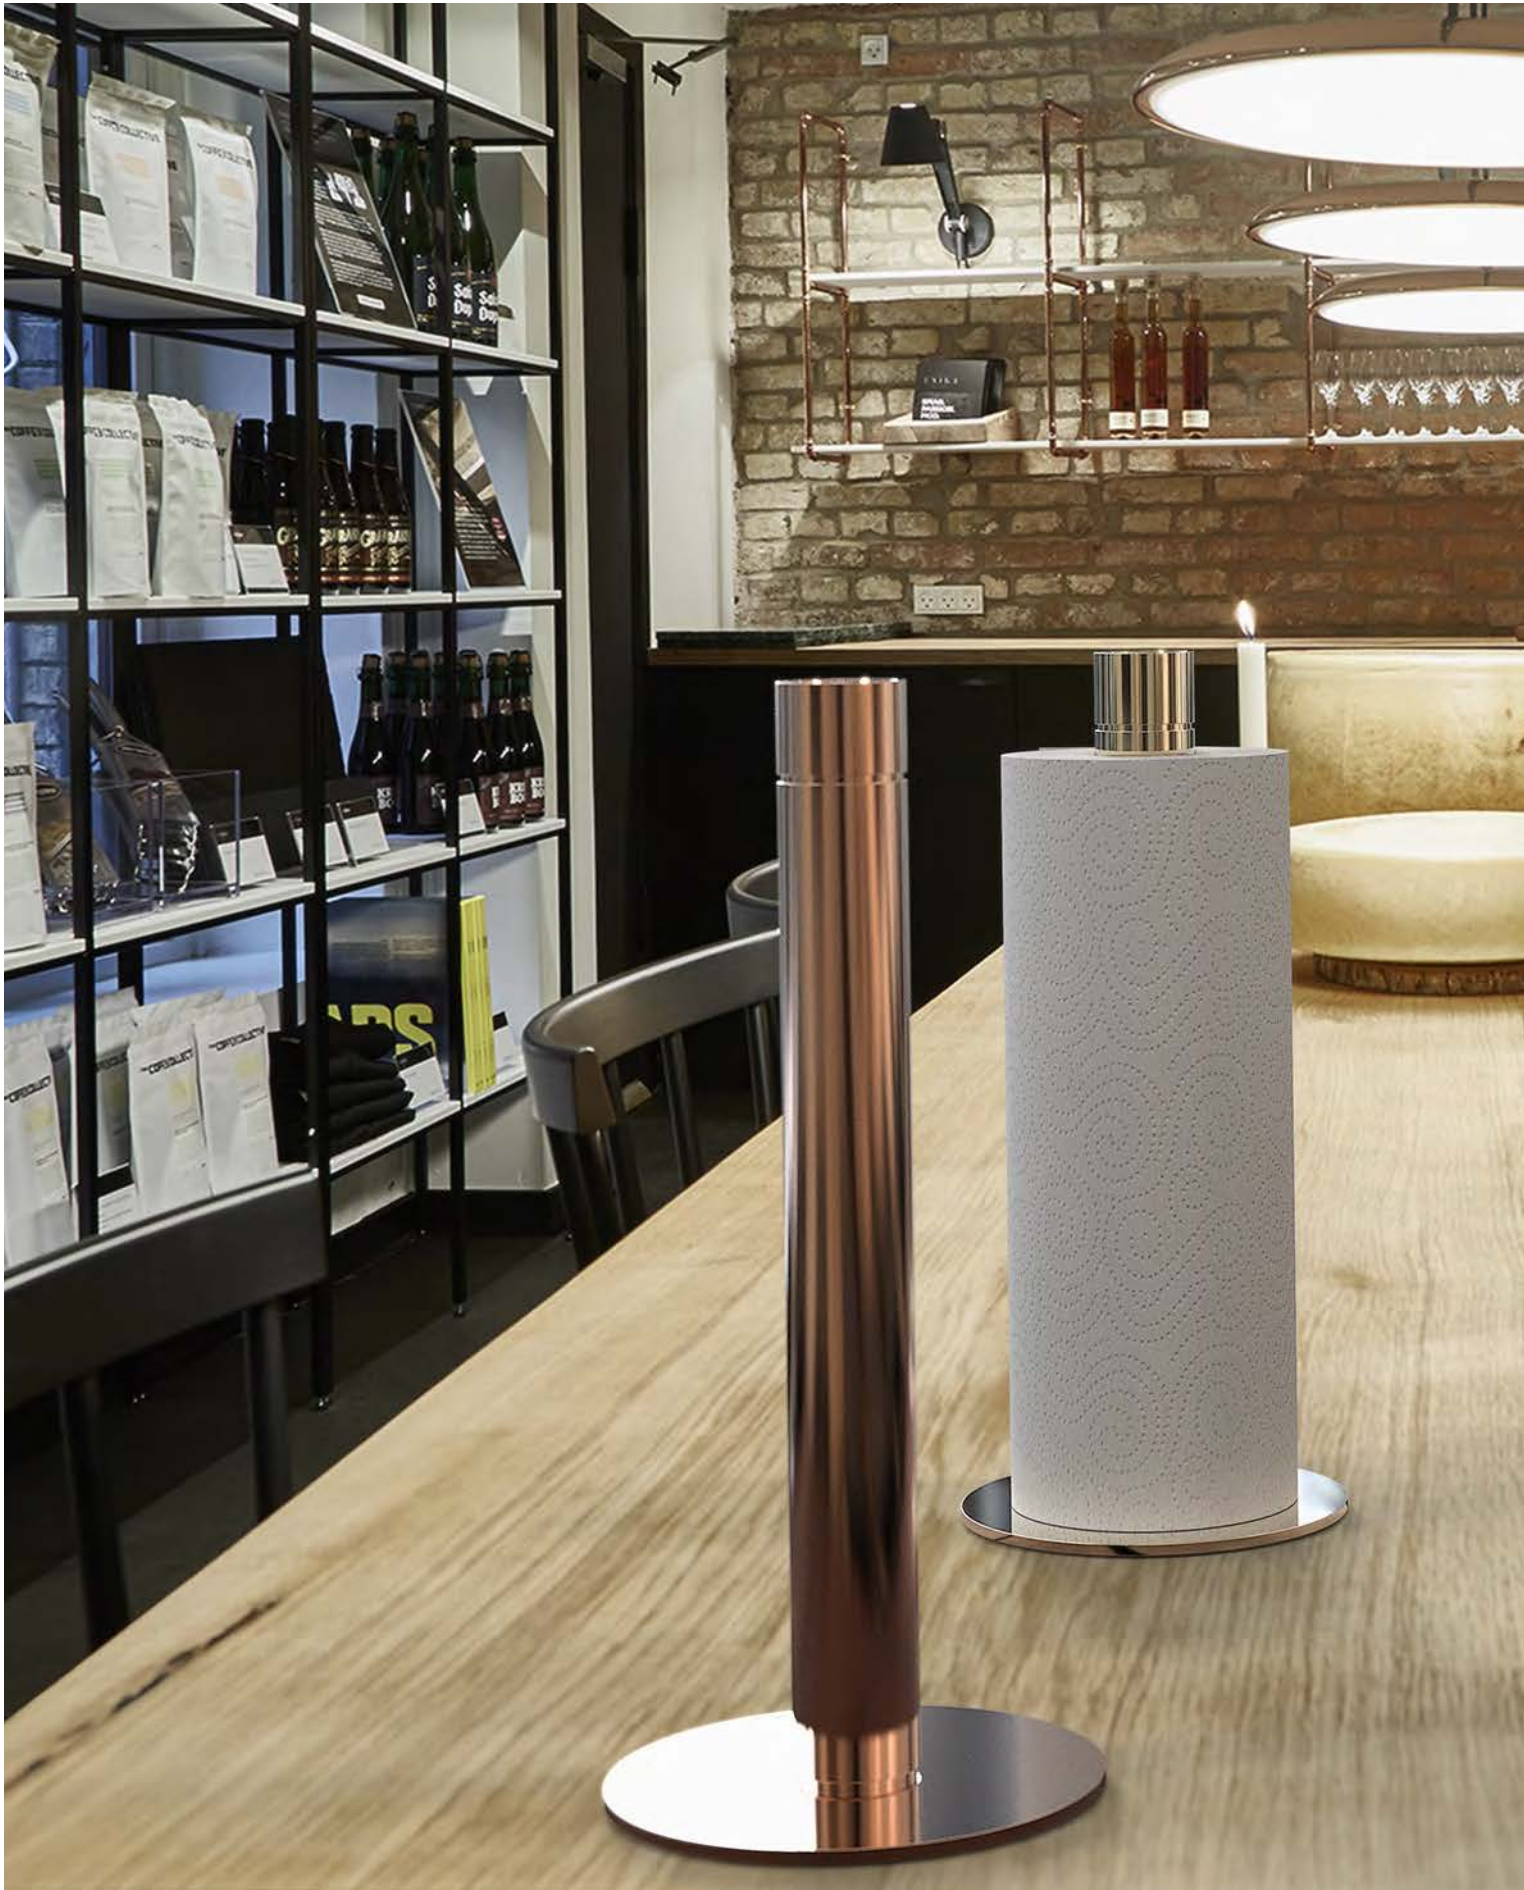

Diameter Ø28 / Height 33 / Projection 75

---