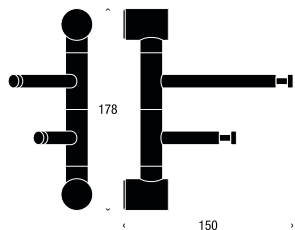

COAT RACK 2

SWIVEL 150MM

Material: Stainless Steel

Brushed: N1904-2

Polished: O1904-2

Dimensions in mm:

Projection feet 40 / Projection 150 / Height 178