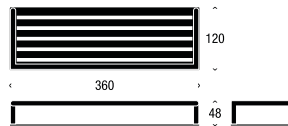

SHOWER SHELF 4

Material: Stainless Steel

Brushed: N1937-1

Polished: 01937-1

Dimensions in mm:

Width 360 / Height 48 / Projection 120