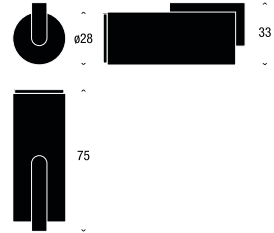

Diameter Ø28 / Height 33 / Projection 55

---

Diameter Ø28 / Height 33 / Projection 75

---