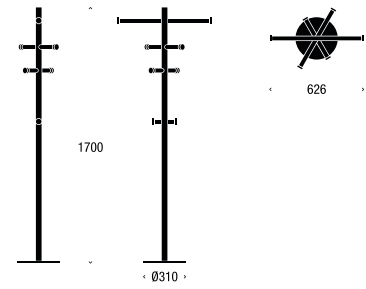

Height 1700 / Width 626 / Diameter Ø310

---