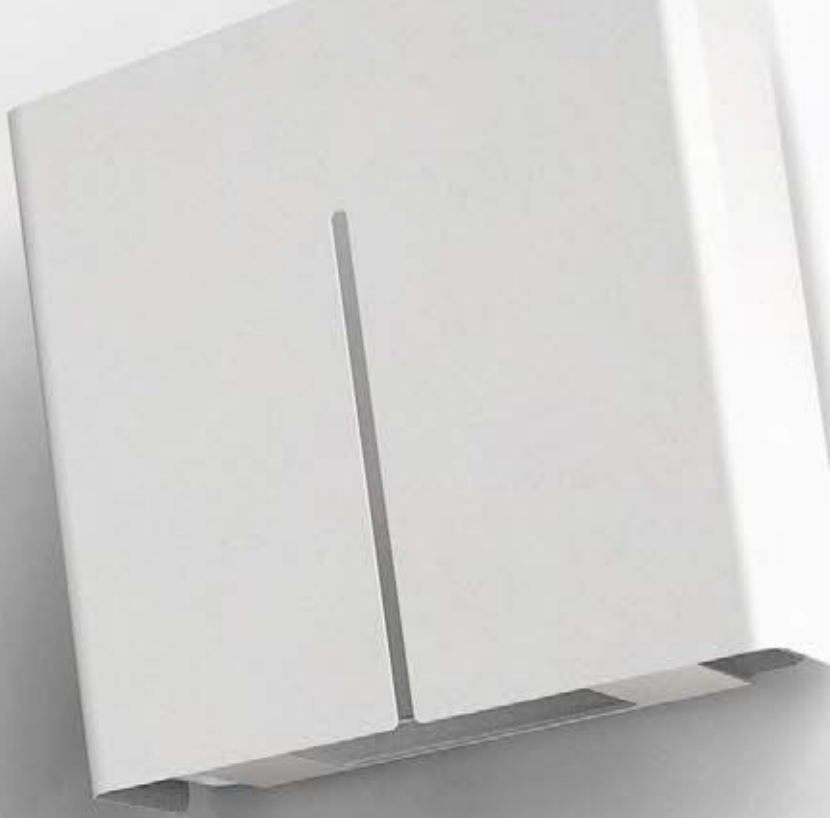

Gold: N1948-GO

---

Dimensions in mm:

Diameter Ø200 / Height 714,5

---