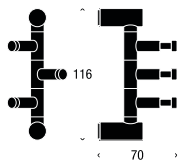

COAT RACK 3

SWIVEL 100MM

Material: Stainless Steel

Brushed: N1904-3

Polished: O1904-3

Dimensions in mm:

Projection feet 40 / Projection 70 / Height 116