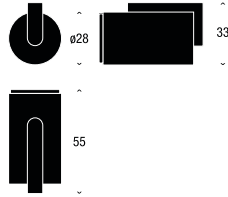

Diameter Ø28 / Height 33 / Projection 55

---