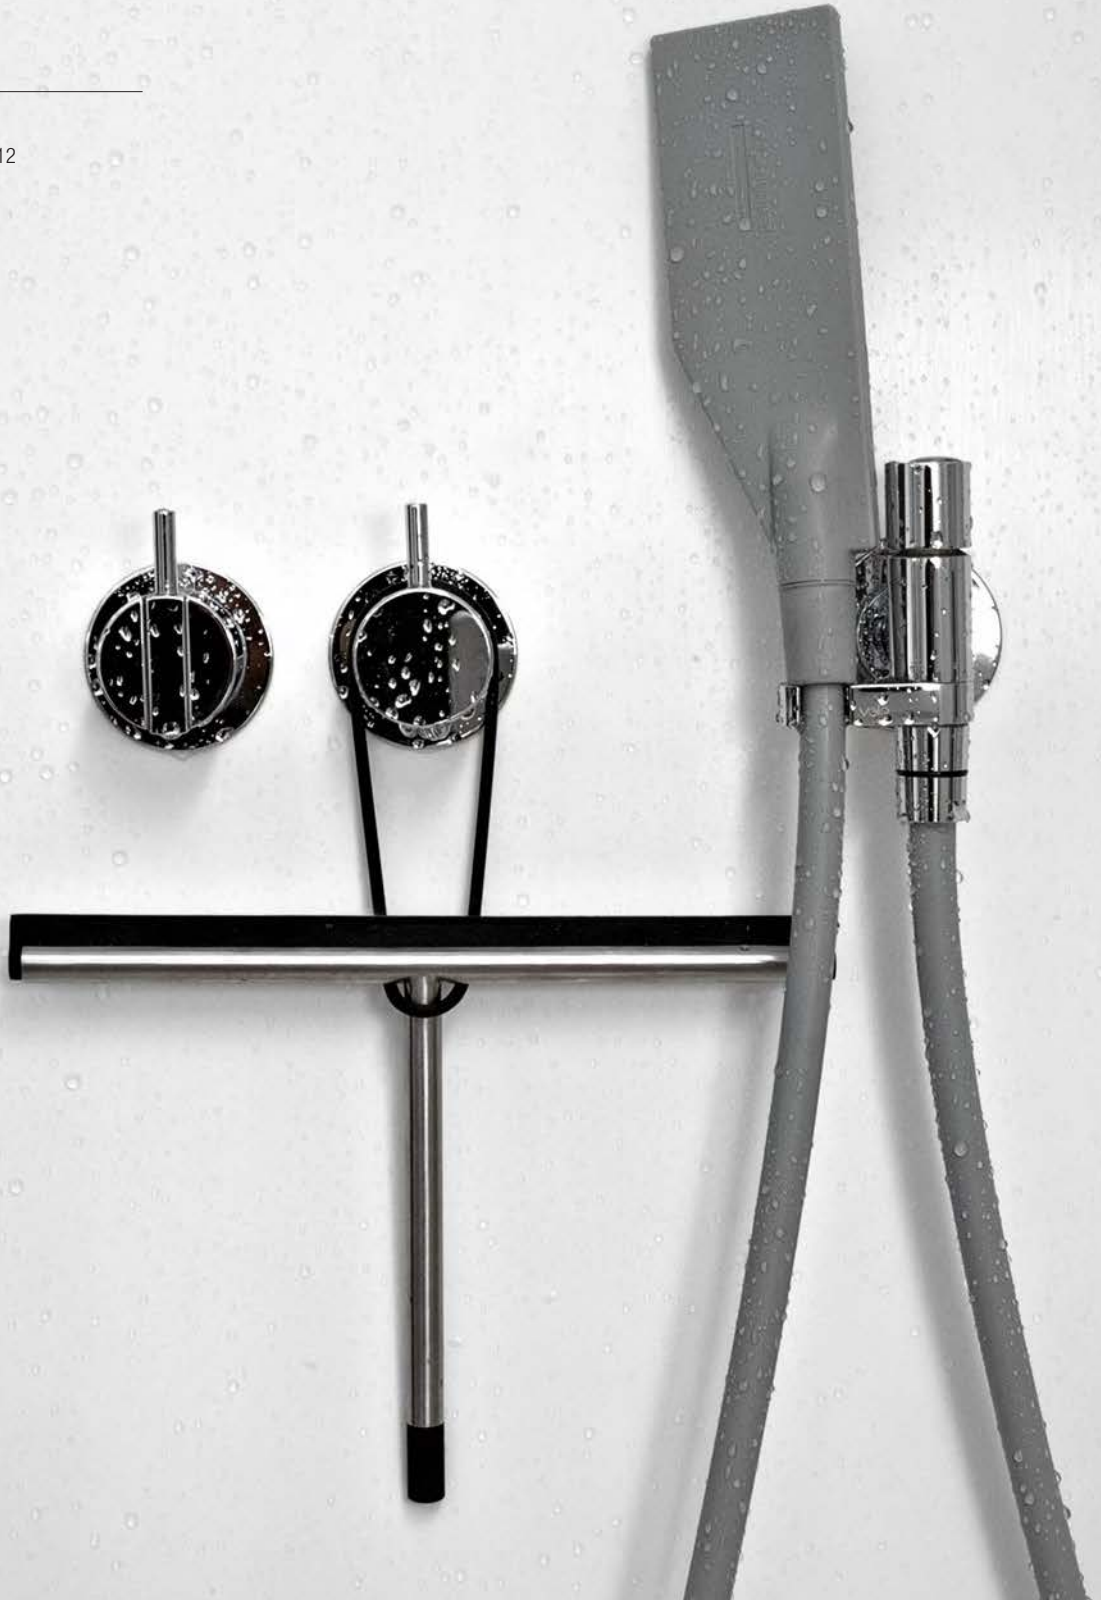

SHOWER WIPER

INCL. RUBBER HOOK & RUBBER RING

Material: Stainless Steel / Silicone Rubber

Brushed: N1946

Polished: O1946

Copper: N1946-C

Gold: N1946-GO

Dimensions in mm:

Length 260 / Height 217 / Projection 12