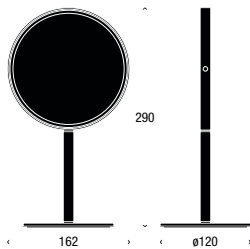

Dimensions in mm:

Diameter  $\varnothing$ 90 / Height 123 / Projection 139

---

## CUP

Material: Plastic

---

White: Q3040.063.45

---

Dimensions in mm:

Diameter  $\varnothing$ 63 / Height 123

---

Dimensions in mm:

Length 248,5 / Height 208,5 / Projection 40

---

Dimensions in mm:

Diameter Ø120 / Width 162 / Height 290

---