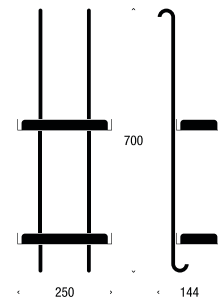

SHOWER SHELF 6

Material: Stainless Steel

Brushed: N1947

Polished: O1947

Dimensions in mm:

Height 700 / Width 250 / Projection 144