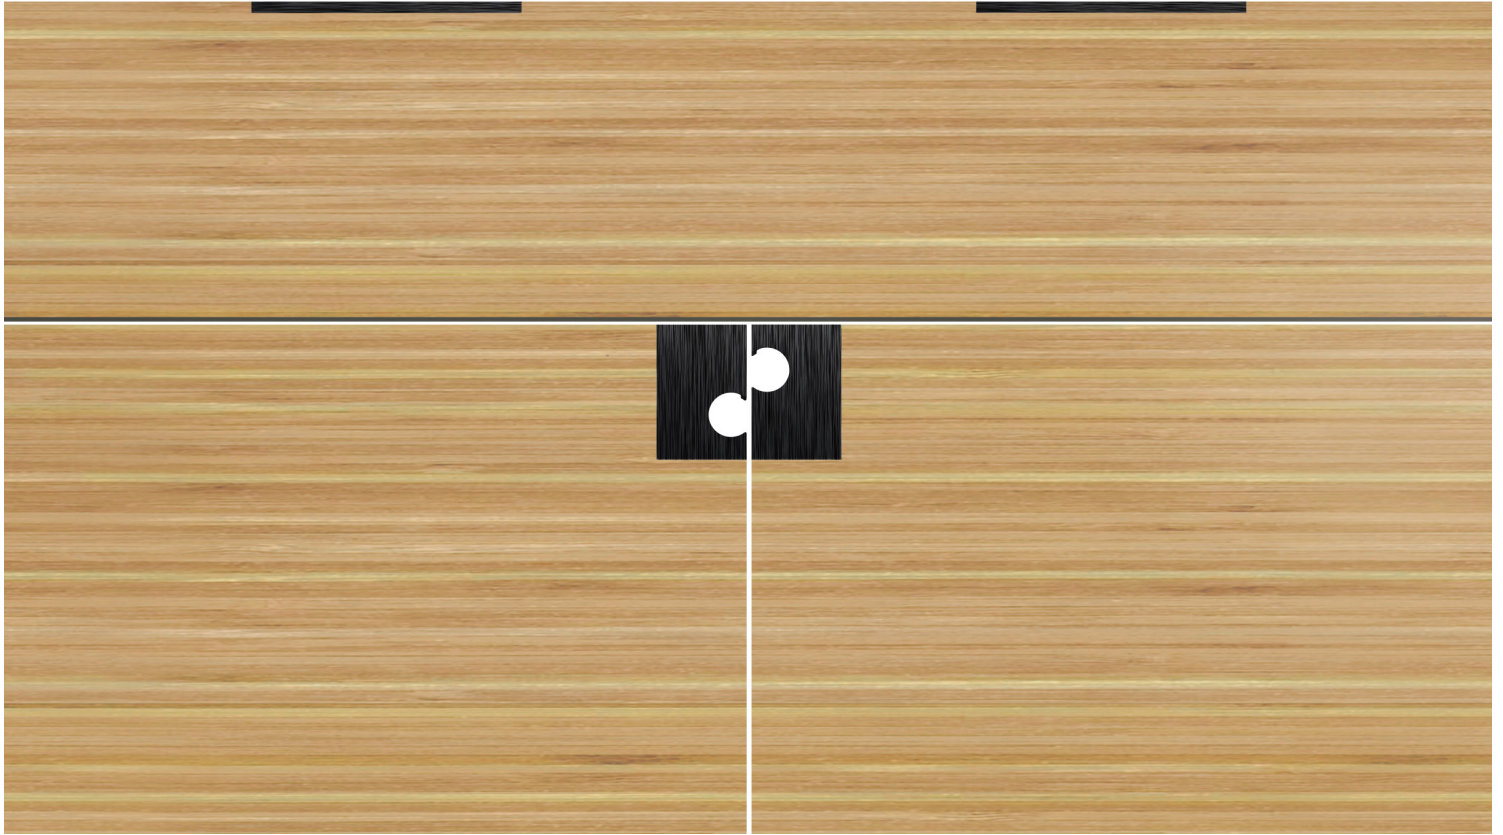

CONTEMPORARY PULL

ECLIPSE

YIN & YANG AT PLAY. STUNNING SINGULAR OR INSTALLED AS A PAIR OF INTERCONNECTED PARTS. **CELESTIAL. LUNAR. ELEGANT.**

EC01

EC02

EC03

EC04

EC05

RD08

EC06

RD09

EC07

ECLIPSE

CABINET

EC01
2" x 3"

EC02
2" x 3"

COLORS

NATURAL

EBONY

BRONZE

BORDEAUX

PEACOCK

CANARY

This hardware is meant to be installed flush with .75"(inch) thick cabinet material by qualified tradespeople. Contemporary Pull recommends you partner with a qualified installer in your area. In order to maintain the integrity of the design intent please contact our office so that we can assist you with your inquiry.