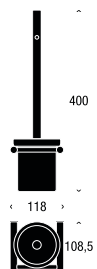

## TOILET BRUSH 5, WALL

REPLACEABLE BRUSH

---

**Material:** Stainless Steel

---

**Brushed:** N1106

**Polished:** O1106

---

**Dimensions in mm:**

Width 118 / Height 400 / Projection 108,5

---

## REPLACEABLE BRUSH

**Material:** Plastic

---

**Black:** N1106.RES

---

**Dimensions in mm:**

Diameter  $\varnothing$ 80 / Height 115

---