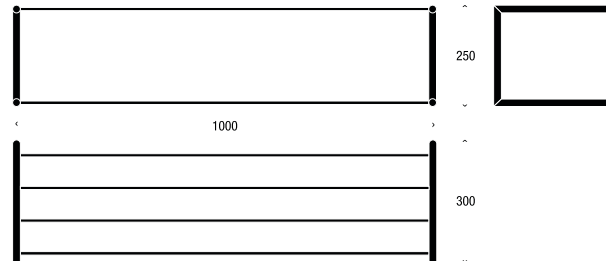

SHOE SHELF 2, 1000MM

Material: Stainless Steel

Brushed: N1929-1

Polished: O1929-1

Dimensions in mm:

Height 250 / Projection 300 / c-c 1000

FEET FOR SHOE SHELF

4 PCS. A SET

Material: Rubber

Black: N1929-4

Dimensions in mm:

Diameter $\varnothing$ 30 / Height 57,5