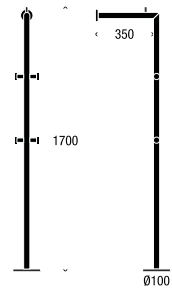

---

Dimensions in mm:

Diameter  $\varnothing$ 100 / Height 1700 / Projection 350

Products Shown: O1177-B / O1135-B / O1929-B

---

---

Dimensions in mm:

Height 250 / Projection 300 / c-c 600

Products Shown: N1929 / 01177 / 01134 / 01132 / 01120a / 01138 / U3009 / NG1

---

Diameter  $\varnothing$ 30 / Height 57,5

---

Diameter  $\varnothing$ 25 / Length 406 / Projection 31,5

---