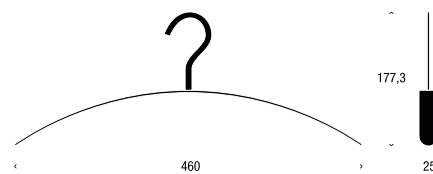

HANGER 7

Material: Stainless Steel

Brushed: N1142

Polished: O1142

Dimensions in mm:

Thickness 25x3 / Height 177,3 / Length 460