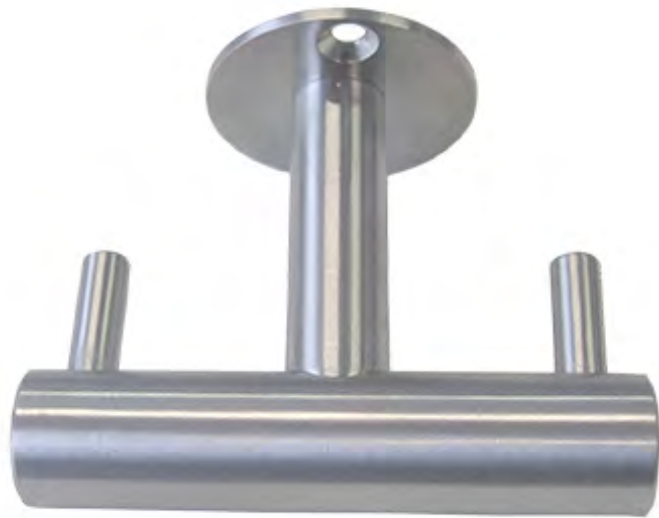

DOUBLE HOOK 4

Material: Stainless Steel

Brushed: N1130

Polished: O1130

Dimensions in mm:

Length 70 / Height 56 / Width 35