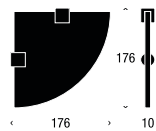

Dimensions in mm:

Diameter  $\varnothing$ 25 / Projection 26 / Glass Thickness 6-10

## CORNER SHELF

WITH SHELF CLAMPS

Material: Stainless Steel / Clear Glass

Brushed: N1109

Polished: O1109

Dimensions in mm:

Width 176x176 / Shelf Thickness 10

## SHELF

WITH SHELF CLAMPS

Material: Stainless Steel / Clear Glass

Brushed: N1108

Polished: O1108

Dimensions in mm:

Width 600 / Projection 126 / Shelf Thickness 10

---