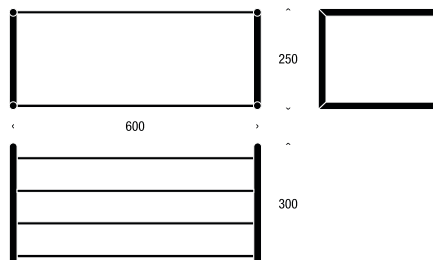

---

Dimensions in mm:

Diameter  $\varnothing$ 100 / Height 1700 / Projection 350

Products Shown: O1177-B / O1135-B / O1929-B

---

## SHOE SHELF 1, 600MM

---

Material: Stainless Steel

---

Brushed: N1929

Polished: O1929

Black / Polished: O1929-B

White / Polished: O1929-W

---

Dimensions in mm:

Height 250 / Projection 300 / c-c 600

Products Shown: N1929 / 01177 / 01134 / 01132 / 01120a / 01138 / U3009 / NG1

---