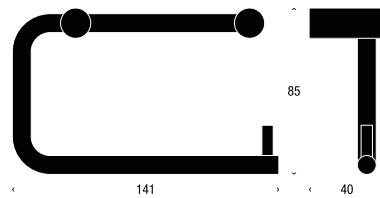

TOILET ROLL HOLDER 5

Material: Stainless Steel

Brushed: N1101

Polished: O1101

Dimensions in mm:

Width 141 / Height 85 / Projection 40