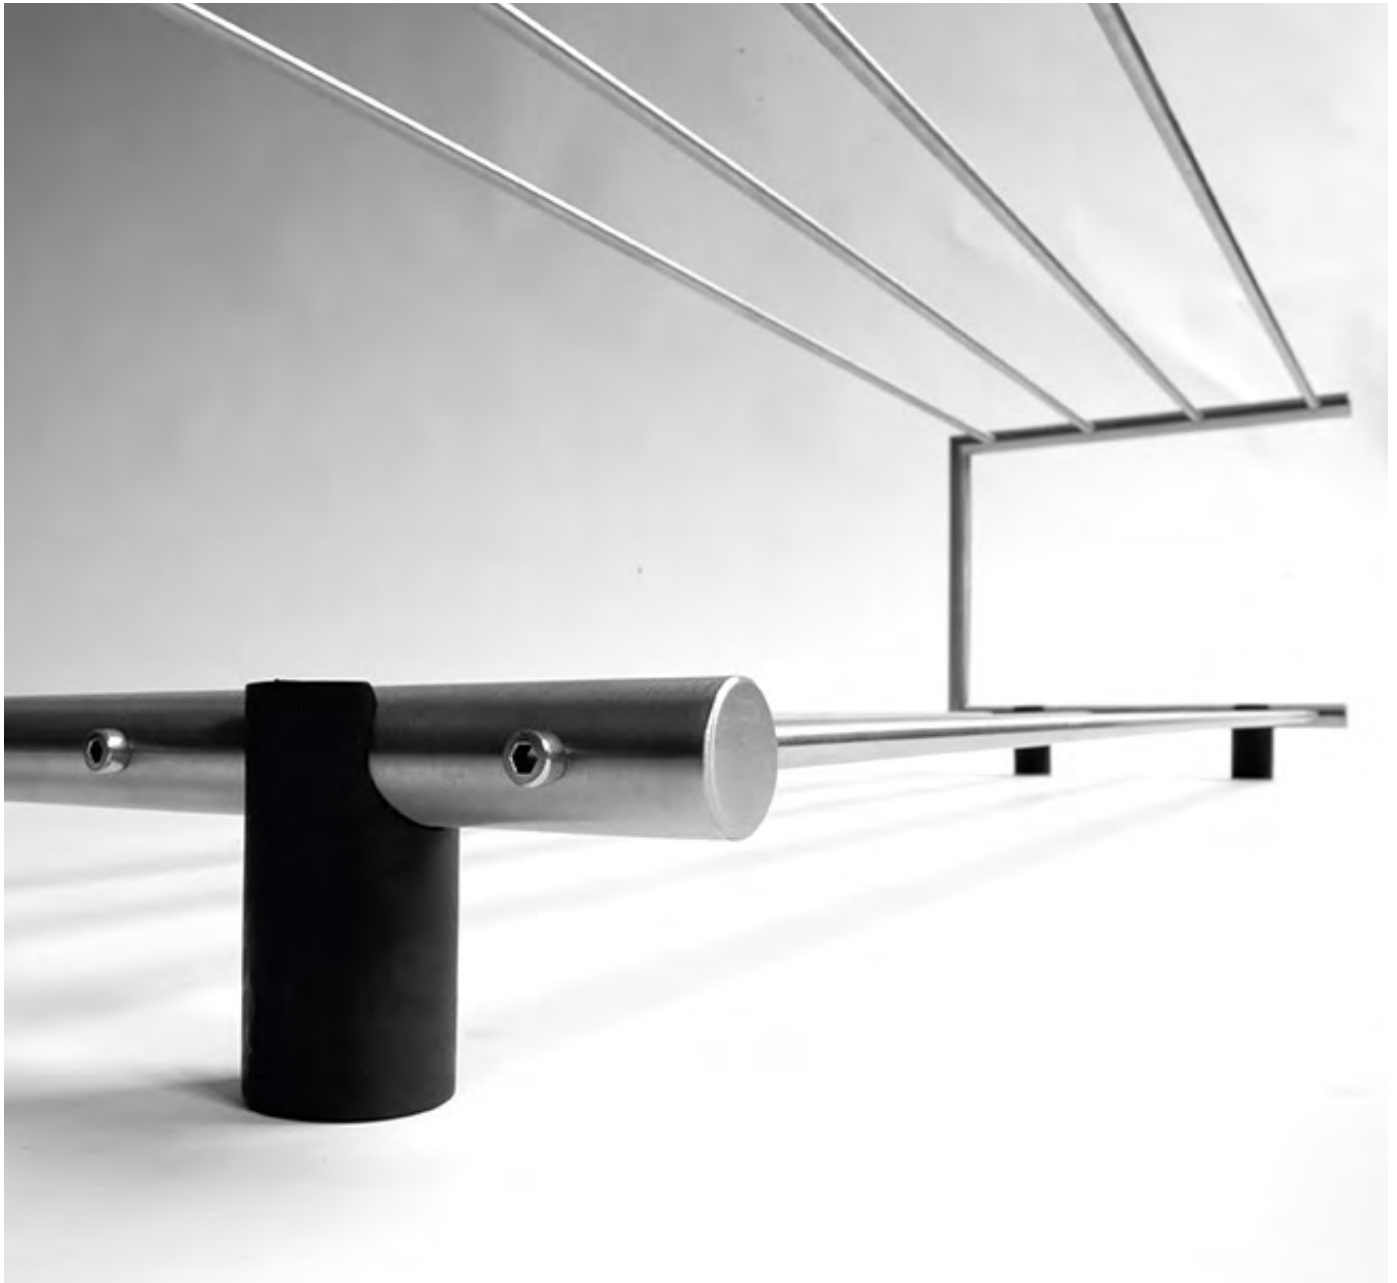

Products Shown: N1929 / 01177 / 01134 / 01132 / 01120a / 01138 / U3009 / NG1