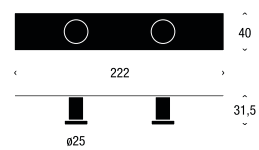

---

Dimensions in mm:

Diameter  $\varnothing$ 100 / Height 1700 / Projection 350

Products Shown: O1177-B / O1135-B / O1929-B

---

---

Dimensions in mm:

Height 250 / Projection 300 / c-c 600

Products Shown: N1929 / 01177 / 01134 / 01132 / 01120a / 01138 / U3009 / NG1

---

Diameter  $\varnothing$ 30 / Height 57,5

---

## HOOK 5 X 2

**Material:** Stainless Steel

**Brushed:** N1125

**Polished:** O1125

**Dimensions in mm:**

Diameter  $\varnothing$ 25 / Length 222 / Projection 31,5

---