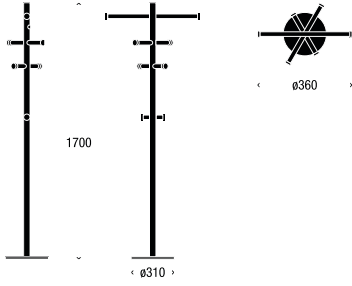

HALL STAND 1, FLOOR

Material: Stainless Steel

Brushed: N1176

Polished: O1176

Dimensions in mm:

Diameter $\varnothing 310$ / Height 1700