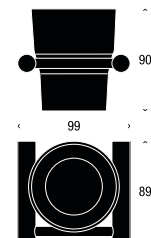

**Dimensions in mm:**

Width 118 / Height 400 / Projection 108,5

---

## TOWEL BAR 10, SINGLE

---

Material: Stainless Steel

---

Brushed: N1104  
Polished: O1104

---

Dimensions in mm:  
Diameter  $\varnothing$ 12 / Projection 53 / c-c 600

---

## TOWEL BAR 10, DOUBLE

---

Material: Stainless Steel

---

Brushed: N1105  
Polished: O1105

---

Dimensions in mm:  
Diameter  $\varnothing$ 12 / Projection 119 / c-c 600

---

**Dimensions in mm:**

Width 99 / Height 90 / Projection 89

---