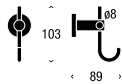

HOOK 2

Material: Stainless Steel

Brushed: N1133

Polished: O1133

Dimensions in mm:

Diameter  $\varnothing 8$  / Projection 89 / Height 103

< 89 >

HOOK 2 X 5