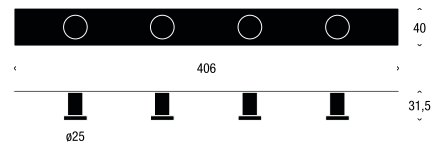

HOOK 5 X 4

Material: Stainless Steel

Brushed: N1126

Polished: 01126

Dimensions in mm:

Diameter $\varnothing$ 25 / Length 406 / Projection 31,5