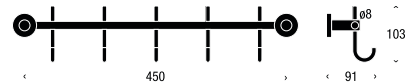

Material: Stainless Steel

Brushed: N1132

Polished: O1132

Dimensions in mm:

Diameter $\varnothing 8$ / Projection 91 / c-c 450